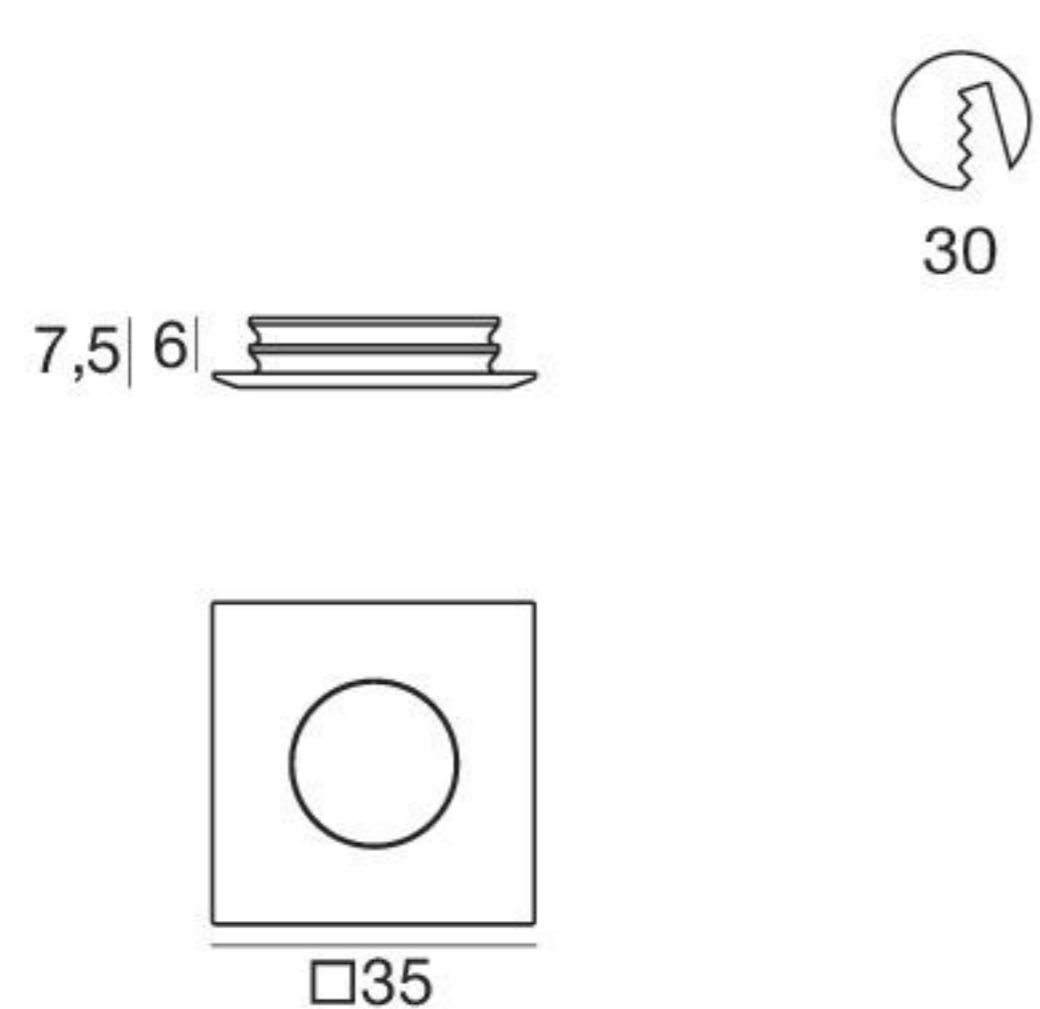

Vissa | Decorative spotlight | powerLED 0,7 W 220 mA

type		colour			optic	
Chrome	CRI 80 86717	3000 K	66 lm	W	Diff.	00
Nickel	CRI 80 86718	5000 K	75 lm	C		

99307	99249	99151	84995	84952
ON/OFF 1 - 2 art.	1-10V 1 - 15 art.	DALI 1 - 15 art.	Outer casing	Outer casing

Vissa | Decorative spotlight | powerLED 0,7 W 220 mA

type		colour			optic	
Chrome	CRI 80 86719	3000 K	66 lm	W	Diff.	00
Nickel	CRI 80 86720	5000 K	75 lm	C		

99307	99249	99151	84995	84952
ON/OFF 1 - 2 art.	1-10V 1 - 15 art.	DALI 1 - 15 art.	Outer casing	Outer casing