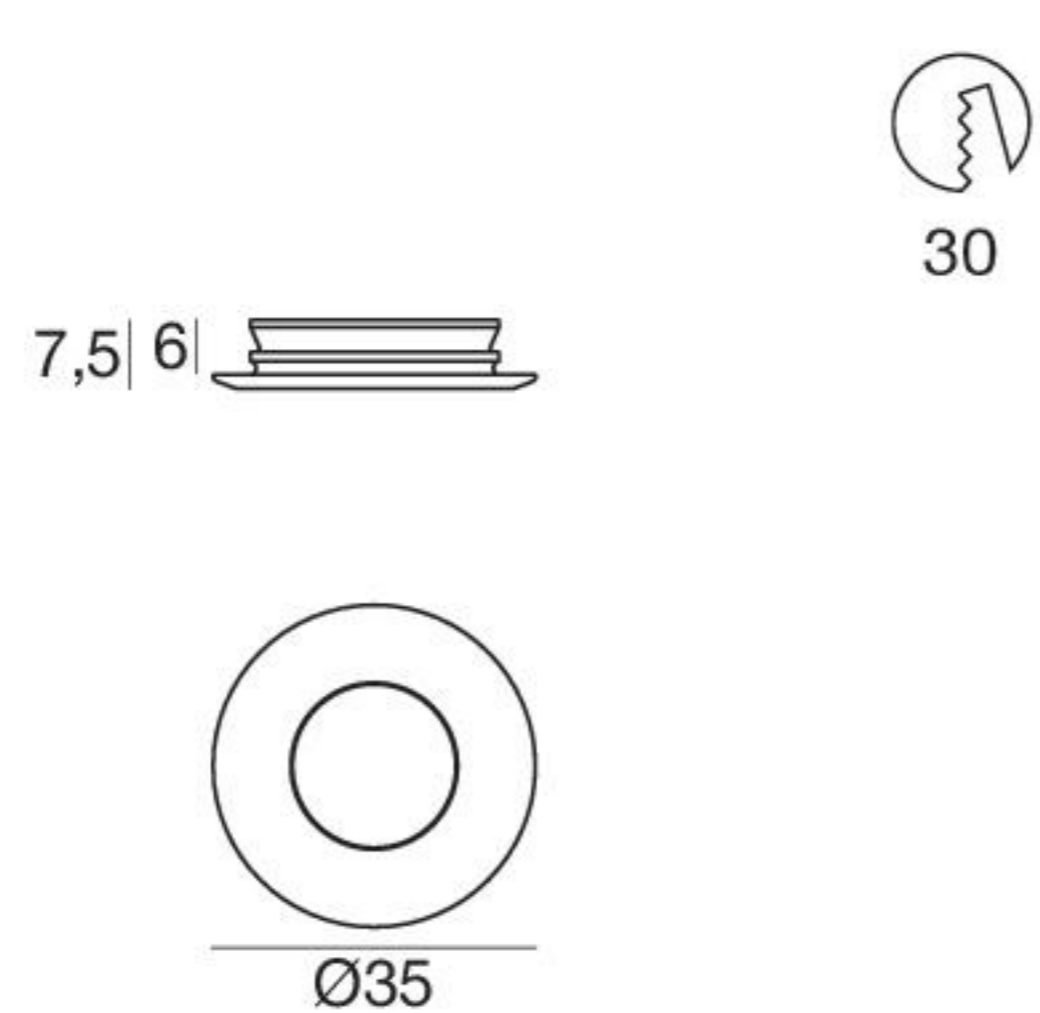

Vissa | Decorative spotlight | powerLED 0,7 W 220 mA

type		colour			optic	
Chrome	CRI 80 86717	3000 K	66 lm	W	Diff.	00
Nickel	CRI 80 86718	5000 K	75 lm	C		

99307	99249	99151	84995	84952
ON/OFF 1 - 2 art.	1-10V 1 - 15 art.	DALI 1 - 15 art.	Outer casing	Outer casing

Vissa | Decorative spotlight | powerLED 0,7 W 220 mA

type		colour			optic	
Chrome	CRI 80 86719	3000 K	66 lm	W	Diff.	00
Nickel	CRI 80 86720	5000 K	75 lm	C		

99307	99249	99151	84995	84952
ON/OFF 1 - 2 art.	1-10V 1 - 15 art.	DALI 1 - 15 art.	Outer casing	Outer casing