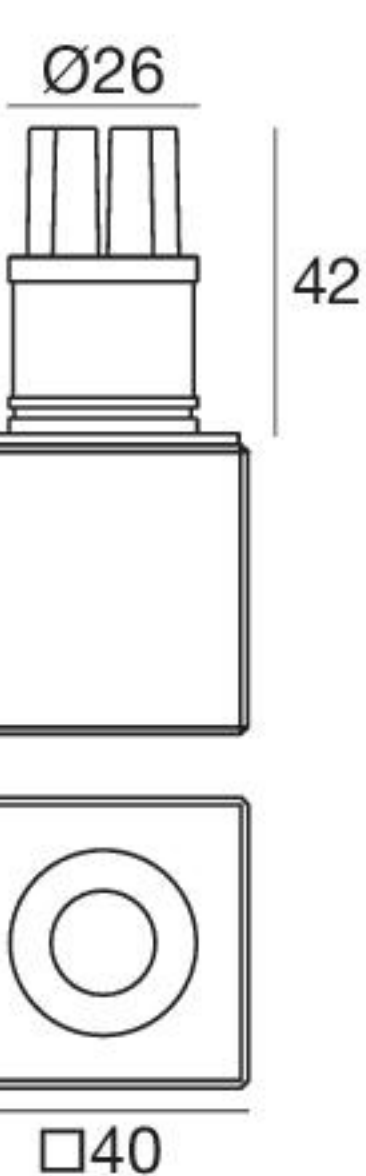

Gude | Crystal spotlight | powerLED 1.5 W 500 mA

type		colour			optic	
Chrome	CRI 80 87330	3000 K	143 lm	W	Diff.	00
		4000 K	152 lm	N		
		5000 K	185 lm	C		
		Red		R		
		Green		G		
		Blue		B		
		Yellow		Y		

99195	99115	99114	84917
ON/OFF 1 - 2 art.	1-10V 1 - 12 art.	DALI 1 - 12 art.	Outer casing

Gude | Crystal spotlight | powerLED 1.5 W 500 mA

type		colour			optic	
Chrome	CRI 80 87332	3000 K	178 lm	W	Diff.	00
		4000 K	190 lm	N		
		5000 K	216 lm	C		
		Red		R		
		Green		G		
		Blue		B		
		Yellow		Y		

99195	99115	99114	84954
ON/OFF 1 - 2 art.	1-10V 1 - 12 art.	DALI 1 - 12 art.	Outer casing

Gude | Crystal spotlight | powerLED 1.5 W 500 mA

type		colour			optic	
Chrome	CRI 80 87335	3000 K	178 lm	W	Diff.	00
		4000 K	190 lm	N		
		5000 K	216 lm	C		
		Red		R		
		Green		G		
		Blue		B		
		Yellow		Y		