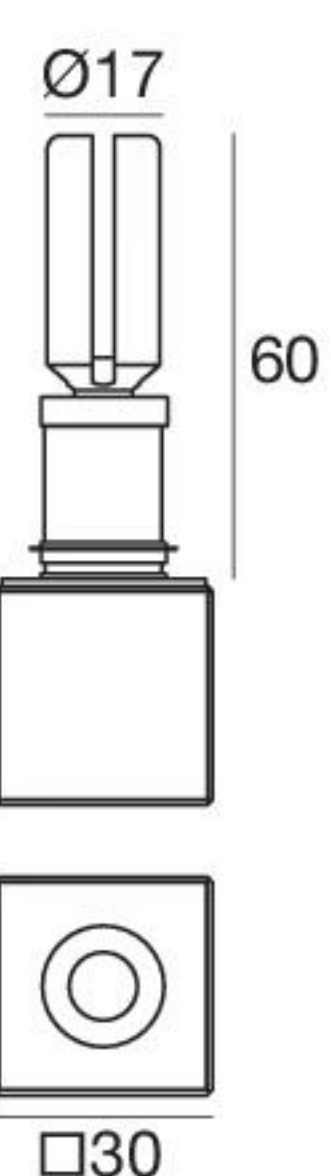

Gude | Crystal spotlight | powerLED 1.5 W 500 mA

type		colour			optic	
Chrome	CRI 80 87330	3000 K	143 lm	W	Diff.	00
		4000 K	152 lm	N		
		5000 K	185 lm	C		
		Red		R		
		Green		G		
		Blue		B		
		Yellow		Y		

99195	99115	99114	84917
ON/OFF 1 - 2 art.	1-10V 1 - 12 art.	DALI 1 - 12 art.	Outer casing

Gude | Crystal spotlight | powerLED 1.5 W 500 mA

type		colour			optic	
Chrome	CRI 80 87332	3000 K	178 lm	W	Diff.	00
		4000 K	190 lm	N		
		5000 K	216 lm	C		
		Red		R		
		Green		G		
		Blue		B		
		Yellow		Y		

99195	99115	99114	84954
ON/OFF 1 - 2 art.	1-10V 1 - 12 art.	DALI 1 - 12 art.	Outer casing

Gude | Crystal spotlight | powerLED 1.5 W 500 mA

type		colour			optic	
Chrome	CRI 80 87335	3000 K	178 lm	W	Diff.	00
		4000 K	190 lm	N		
		5000 K	216 lm	C		
		Red		R		
		Green		G		
		Blue		B		
		Yellow		Y		