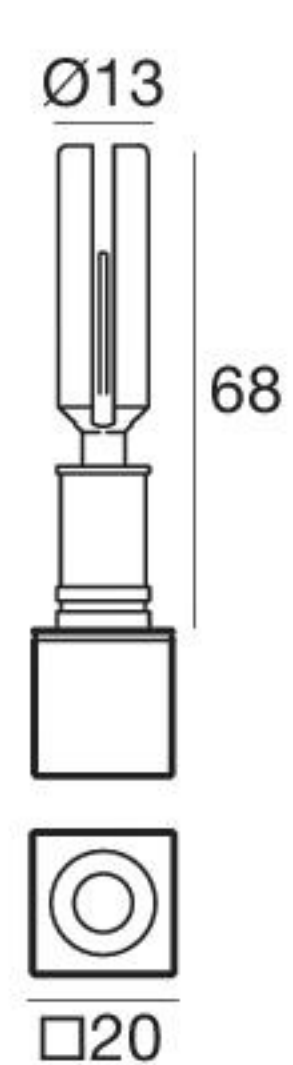

Gude | Crystal spotlight | powerLED 1.5 W 500 mA

type		colour			optic	
Chrome	CRI 80 87330	3000 K	143 lm	W	Diff.	00
		4000 K	152 lm	N		
		5000 K	185 lm	C		
		Red		R		
		Green		G		
		Blue		B		
		Yellow		Y		

99195	99115	99114	84917
ON/OFF 1 - 2 art.	1-10V 1 - 12 art.	DALI 1 - 12 art.	Outer casing

Gude | Crystal spotlight | powerLED 1.5 W 500 mA

type		colour			optic	
Chrome	CRI 80 87332	3000 K	178 lm	W	Diff.	00
		4000 K	190 lm	N		
		5000 K	216 lm	C		
		Red		R		
		Green		G		
		Blue		B		
		Yellow		Y		

99195	99115	99114	84954
ON/OFF 1 - 2 art.	1-10V 1 - 12 art.	DALI 1 - 12 art.	Outer casing

Gude | Crystal spotlight | powerLED 1.5 W 500 mA

type		colour			optic	
Chrome	CRI 80 87335	3000 K	178 lm	W	Diff.	00
		4000 K	190 lm	N		
		5000 K	216 lm	C		
		Red		R		
		Green		G		
		Blue		B		
		Yellow		Y		