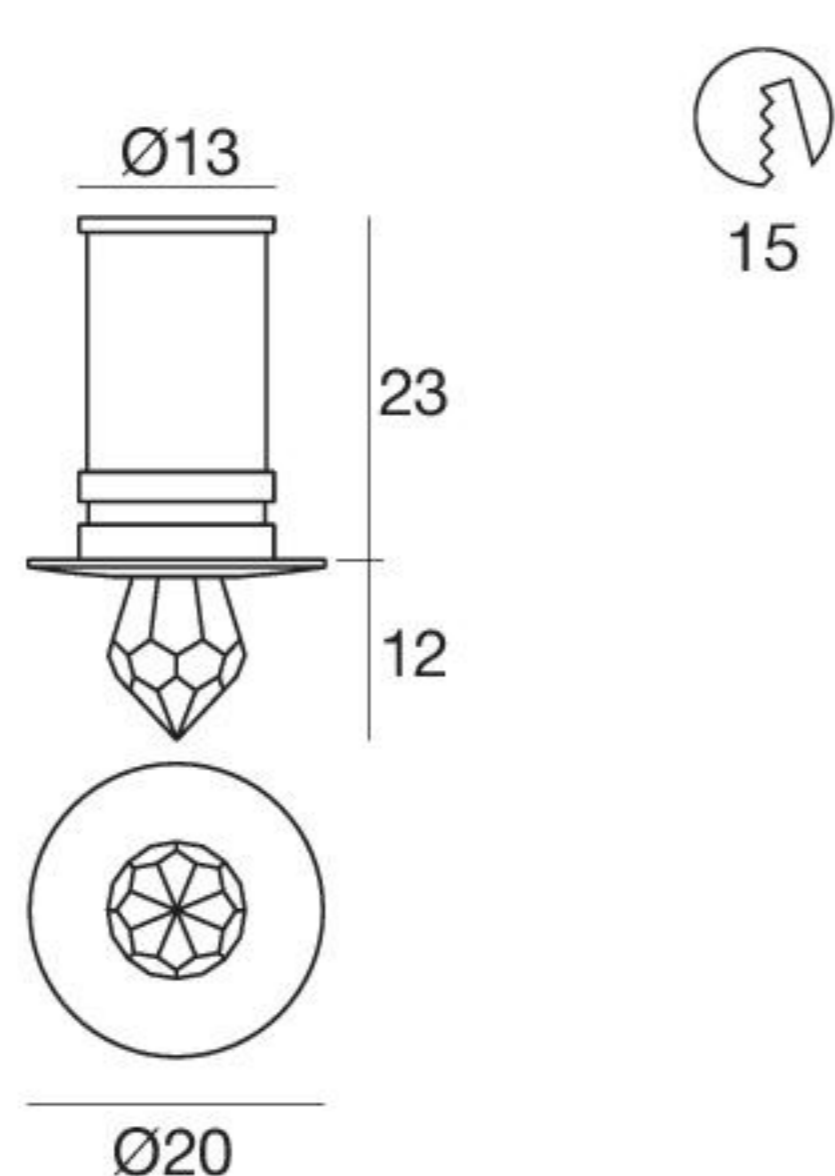

Elin | Crystal spotlight | 5mmLED 0,5 W 24 V

type		colour		optic	
White	92631	3000 K	W	Diff.	00
Chrome	87337	5000 K	C		
R - G - B - Y on request					

89408	89487	99332	84916	84335
ON/OFF 1 - 9 art.	ON/OFF 1 - 28 art.	1-10V 1 - 300 art.	Outer casing	Outer casing

Elin | Crystal spotlight | 5mmLED 0,5 W 24 V

type		colour		optic	
Chrome	87340	RGB	Z	Diff.	00

99076	99278	84335	84916
IR Remote	DMX	Outer casing	Outer casing

Elin | Crystal spotlight | powerLED 1 W 350 mA

type		colour		optic	
White	CRI 80 91201	3000 K	107 lm	W	Diff. 00
Chrome	CRI 80 91200	4000 K	114 lm	N	
		5000 K	139 lm	C	
		Red		R	
		Green		G	
		Blue		B	
		Yellow		Y	

89144	99115	99114	84335
ON/OFF 1 - 2 art.	1-10V 1 - 15 art.	DALI 1 - 15 art.	Outer casing

Elin | Crystal spotlight | powerLED 1.5 W 500 mA

type		colour		optic	
Chrome	CRI 80 87323	3000 K	143 lm	W	Diff. 00
		4000 K	152 lm	N	
		5000 K	185 lm	C	
		Red		R	
		Green		G	
		Blue		B	
		Yellow		Y	

99195	99115	99114	84917
ON/OFF 1 - 2 art.	1-10V 1 - 12 art.	DALI 1 - 12 art.	Outer casing