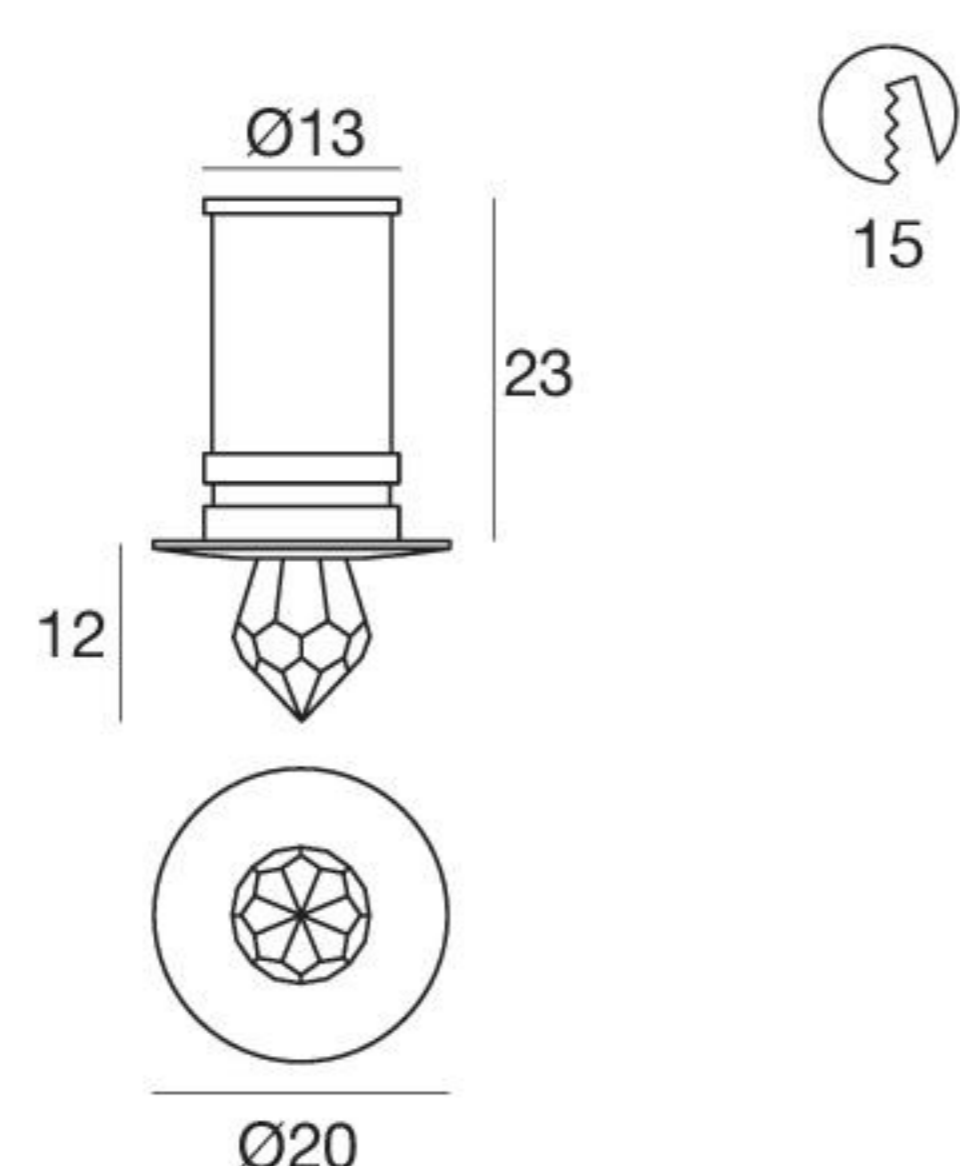

Elin | Crystal spotlight | 5mmLED 0,5 W 24 V

type		colour		optic	
White	92631	3000 K	W	Diff.	00
Chrome	87337	5000 K	C		
R - G - B - Y on request					

89408	89487	99332	84916	84335
ON/OFF 1 - 9 art.	ON/OFF 1 - 28 art.	1-10V 1 - 300 art.	Outer casing	Outer casing

Elin | Crystal spotlight | 5mmLED 0,5 W 24 V

type		colour		optic	
Chrome	87340	RGB	Z	Diff.	00

99076	99278	84335	84916
IR Remote	DMX	Outer casing	Outer casing

Elin | Crystal spotlight | powerLED 1 W 350 mA

type		colour		optic	
White	CRI 80 91201	3000 K	107 lm	W	Diff. 00
Chrome	CRI 80 91200	4000 K	114 lm	N	
		5000 K	139 lm	C	
		Red		R	
		Green		G	
		Blue		B	
		Yellow		Y	

89144	99115	99114	84335
ON/OFF 1 - 2 art.	1-10V 1 - 15 art.	DALI 1 - 15 art.	Outer casing

Elin | Crystal spotlight | powerLED 1.5 W 500 mA

type		colour		optic	
Chrome	CRI 80 87323	3000 K	143 lm	W	Diff. 00
		4000 K	152 lm	N	
		5000 K	185 lm	C	
		Red		R	
		Green		G	
		Blue		B	
		Yellow		Y	

99195	99115	99114	84917
ON/OFF 1 - 2 art.	1-10V 1 - 12 art.	DALI 1 - 12 art.	Outer casing