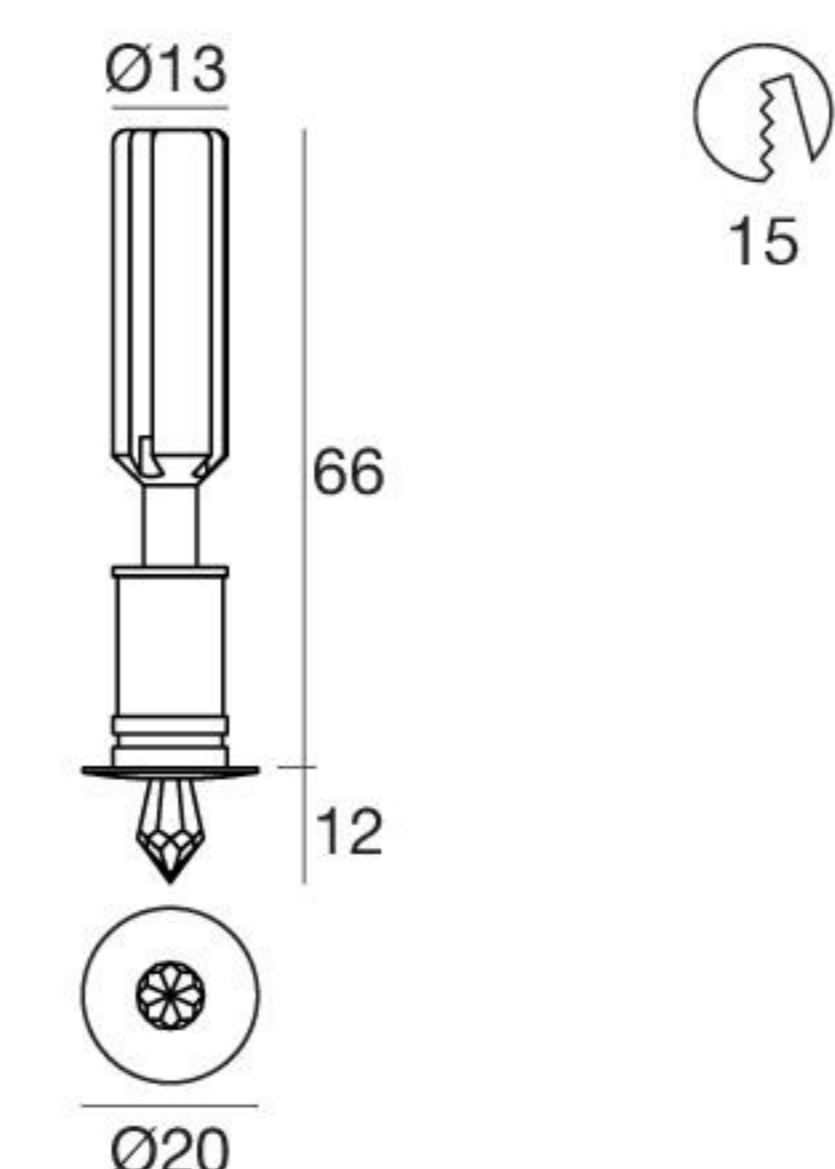

Elin | Crystal spotlight | 5mmLED 0,5 W 24 V

type		colour		optic	
White	92631	3000 K	W	Diff.	00
Chrome	87337	5000 K	C		
R - G - B - Y on request					

89408	89487	99332	84916	84335
ON/OFF 1 - 9 art.	ON/OFF 1 - 28 art.	1-10V 1 - 300 art.	Outer casing	Outer casing

Elin | Crystal spotlight | 5mmLED 0,5 W 24 V

type		colour		optic	
Chrome	87340	RGB	Z	Diff.	00

99076	99278	84335	84916
IR Remote	DMX	Outer casing	Outer casing

Elin | Crystal spotlight | powerLED 1 W 350 mA

type		colour		optic	
White	CRI 80 91201	3000 K	107 lm	W	Diff. 00
Chrome	CRI 80 91200	4000 K	114 lm	N	
		5000 K	139 lm	C	
		Red		R	
		Green		G	
		Blue		B	
		Yellow		Y	

89144	99115	99114	84335
ON/OFF 1 - 2 art.	1-10V 1 - 15 art.	DALI 1 - 15 art.	Outer casing

Elin | Crystal spotlight | powerLED 1.5 W 500 mA

type		colour		optic	
Chrome	CRI 80 87323	3000 K	143 lm	W	Diff. 00
		4000 K	152 lm	N	
		5000 K	185 lm	C	
		Red		R	
		Green		G	
		Blue		B	
		Yellow		Y	

99195	99115	99114	84917
ON/OFF 1 - 2 art.	1-10V 1 - 12 art.	DALI 1 - 12 art.	Outer casing