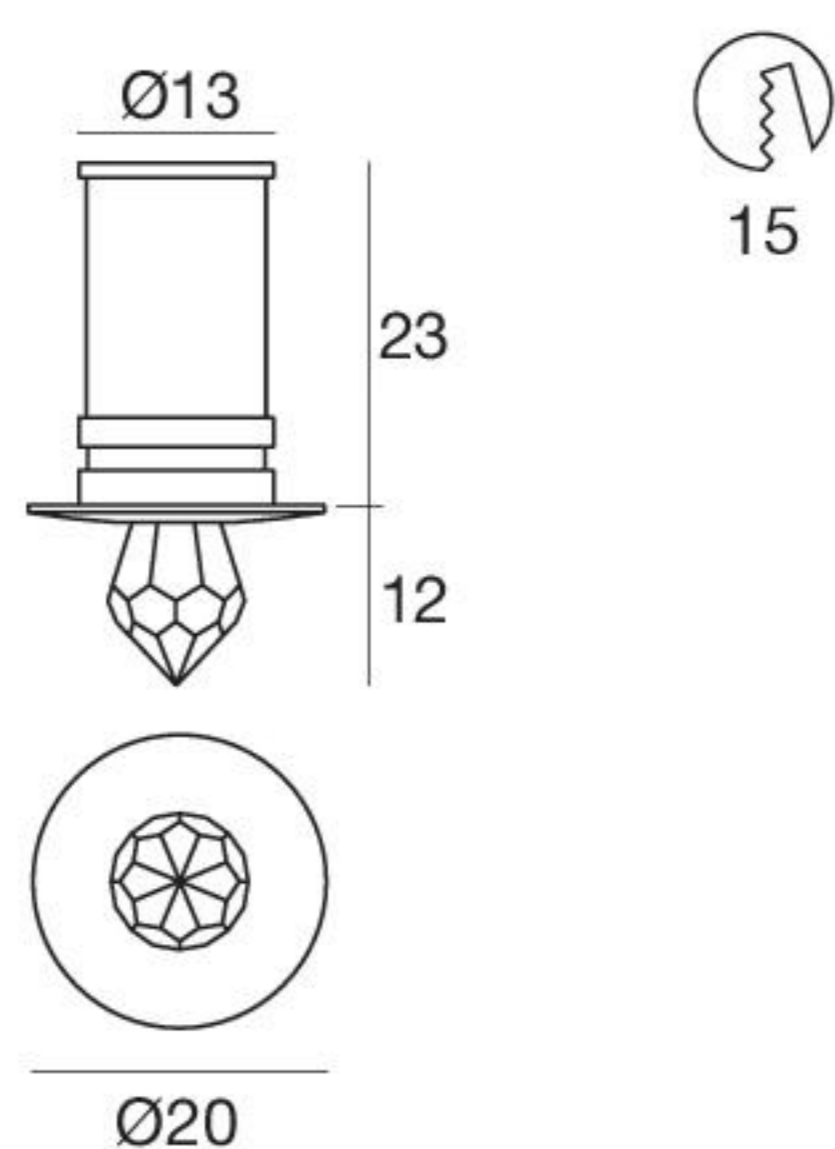

Elin | Crystal spotlight | 5mmLED 0,5 W 24 V

type		colour		optic	
White	92631	3000 K	W	Diff.	00
Chrome	87337	5000 K	C		
R - G - B - Y on request					

89408	89487	99332	84916	84335
ON/OFF 1 - 9 art.	ON/OFF 1 - 28 art.	1-10V 1 - 300 art.	Outer casing	Outer casing

Elin | Crystal spotlight | 5mmLED 0,5 W 24 V

type		colour		optic	
Chrome	87340	RGB	Z	Diff.	00

99076	99278	84335	84916
IR Remote	DMX	Outer casing	Outer casing

Elin | Crystal spotlight | powerLED 1 W 350 mA

type		colour		optic	
White	CRI 80 91201	3000 K	107 lm	W	Diff. 00
Chrome	CRI 80 91200	4000 K	114 lm	N	
		5000 K	139 lm	C	
		Red		R	
		Green		G	
		Blue		B	
		Yellow		Y	

89144	99115	99114	84335
ON/OFF 1 - 2 art.	1-10V 1 - 15 art.	DALI 1 - 15 art.	Outer casing

Elin | Crystal spotlight | powerLED 1.5 W 500 mA

type		colour		optic	
Chrome	CRI 80 87323	3000 K	143 lm	W	Diff. 00
		4000 K	152 lm	N	
		5000 K	185 lm	C	
		Red		R	
		Green		G	
		Blue		B	
		Yellow		Y	

99195	99115	99114	84917
ON/OFF 1 - 2 art.	1-10V 1 - 12 art.	DALI 1 - 12 art.	Outer casing