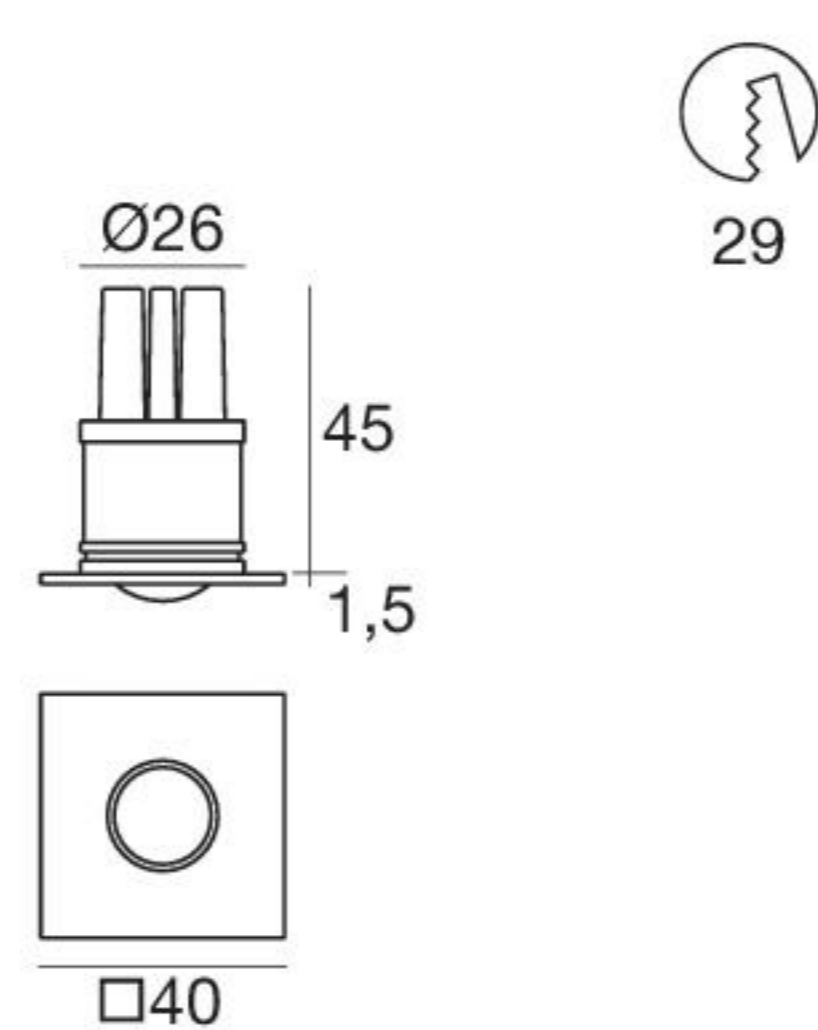

Nitum_Q | Decorative spotlight | powerLED 1 W 350 mA

type

White	CRI 80	88422
Chrome	CRI 80	85045
Nickel	CRI 80	85046
Steel	CRI 80	86882
Nickel O.	CRI 80	97720

colour

2700 K	121 lm	M	10°	10
3000 K	130 lm	W	30°	30
4000 K	138 lm	N	50°	50
5000 K	158 lm	C	70°	70
Red		R	120°	12
Green		G	Diff.	00
Blue		B		
Yellow		Y		

89144	99115	99114	84915	84336
ON/OFF 1 - 2 art.	1-10V 1 - 15 art.	DALI 1 - 15 art.	Outer casing	Outer casing

Nitum_Q | Decorative spotlight | powerLED 2 W 630 mA

type

White	CRI 80	88424
Chrome	CRI 80	85061
Nickel	CRI 80	85062
Steel	CRI 80	86884
Nickel O.	CRI 80	97722

colour

2700 K	195 lm	M	10°	10
3000 K	208 lm	W	30°	30
4000 K	222 lm	N	50°	50
5000 K	253 lm	C	70°	70
Red		R	120°	12
Green		G	Diff.	00
Blue		B		
Yellow		Y		

89147	99115	99114	84901
ON/OFF 1 - 2 art.	1-10V 1 - 10 art.	DALI 1 - 10 art.	Outer casing

Nitum_Q | Decorative spotlight | powerLED 2.1 W 220 mA

type

White	88569
Chrome	86614
Nickel	86615
Steel	86675
Nickel O.	97724

colour

RGB	Z	30°	30
		60°	60
		Diff.	00

99140	99204	99200	84901
N/O & IR	DMX	DMX	Outer casing