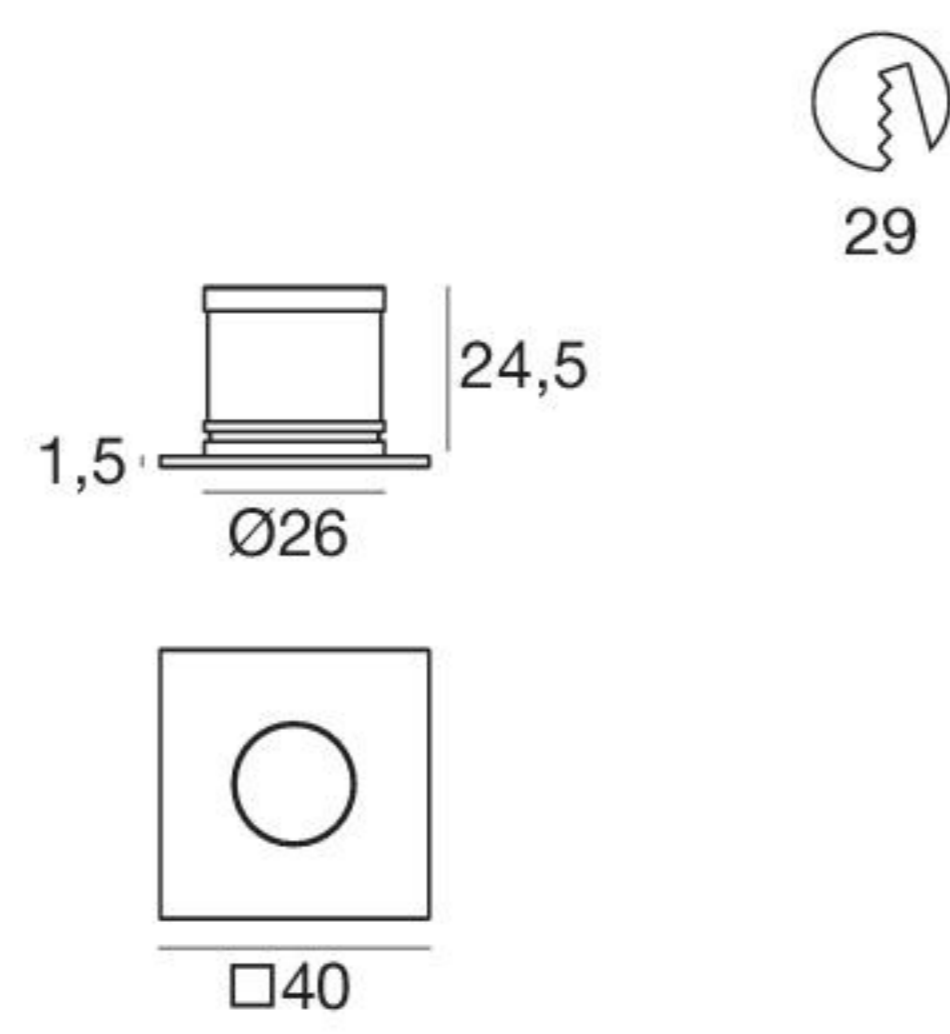

Nitum_Q | Decorative spotlight | powerLED 1 W 350 mA

type

White	CRI 80	88422
Chrome	CRI 80	85045
Nickel	CRI 80	85046
Steel	CRI 80	86882
Nickel O.	CRI 80	97720

colour

2700 K	121 lm	M	10°	10
3000 K	130 lm	W	30°	30
4000 K	138 lm	N	50°	50
5000 K	158 lm	C	70°	70
Red		R	120°	12
Green		G	Diff.	00
Blue		B		
Yellow		Y		

89144	99115	99114	84915	84336
ON/OFF 1 - 2 art.	1-10V 1 - 15 art.	DALI 1 - 15 art.	Outer casing	Outer casing

Nitum_Q | Decorative spotlight | powerLED 2 W 630 mA

type

White	CRI 80	88424
Chrome	CRI 80	85061
Nickel	CRI 80	85062
Steel	CRI 80	86884
Nickel O.	CRI 80	97722

colour

2700 K	195 lm	M	10°	10
3000 K	208 lm	W	30°	30
4000 K	222 lm	N	50°	50
5000 K	253 lm	C	70°	70
Red		R	120°	12
Green		G	Diff.	00
Blue		B		
Yellow		Y		

89147	99115	99114	84901
ON/OFF 1 - 2 art.	1-10V 1 - 10 art.	DALI 1 - 10 art.	Outer casing

Nitum_Q | Decorative spotlight | powerLED 2.1 W 220 mA

type

White	88569
Chrome	86614
Nickel	86615
Steel	86675
Nickel O.	97724

colour

RGB	Z	30°	30
		60°	60
		Diff.	00

99140	99204	99200	84901
N/O & IR	DMX	DMX	Outer casing