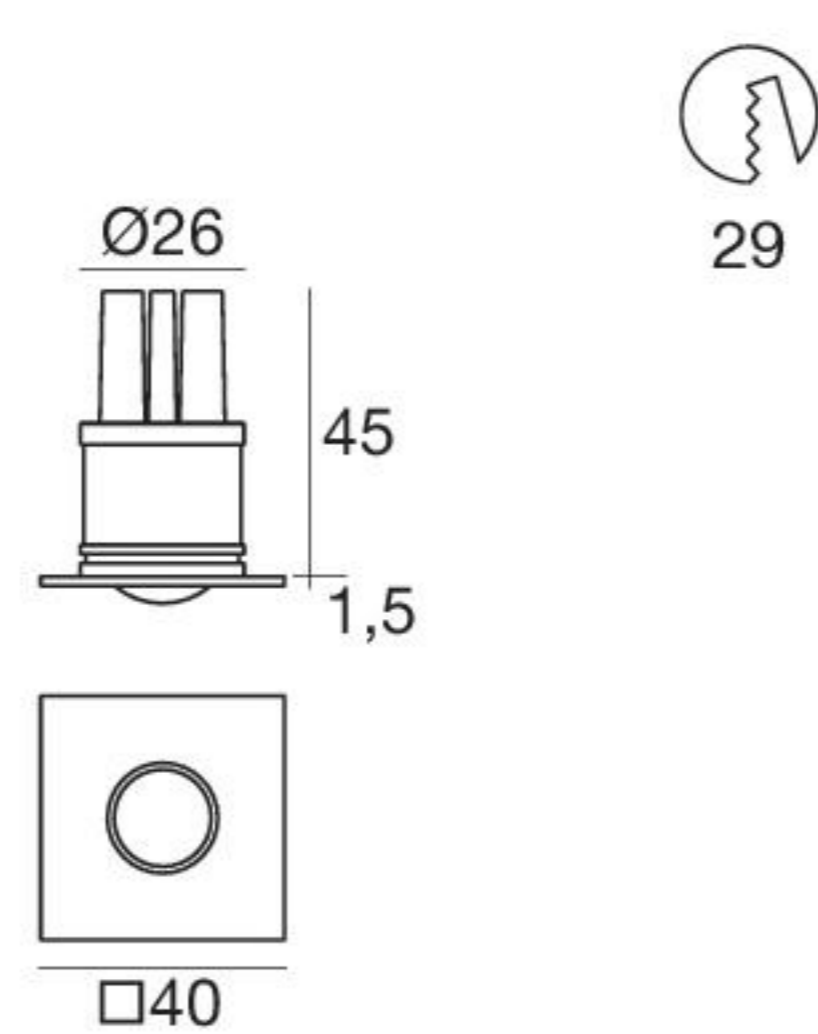

Nitum_Q | Decorative spotlight | powerLED 1 W 350 mA

type

White	CRI 80	88422
Chrome	CRI 80	85045
Nickel	CRI 80	85046
Steel	CRI 80	86882
Nickel O.	CRI 80	97720

colour

2700 K	121 lm	M	10°	10
3000 K	130 lm	W	30°	30
4000 K	138 lm	N	50°	50
5000 K	158 lm	C	70°	70
Red		R	120°	12
Green		G	Diff.	00
Blue		B		
Yellow		Y		

89144	99115	99114	84915	84336
ON/OFF 1 - 2 art.	1-10V 1 - 15 art.	DALI 1 - 15 art.	Outer casing	Outer casing

Nitum_Q | Decorative spotlight | powerLED 2 W 630 mA

type

White	CRI 80	88424
Chrome	CRI 80	85061
Nickel	CRI 80	85062
Steel	CRI 80	86884
Nickel O.	CRI 80	97722

colour

2700 K	195 lm	M	10°	10
3000 K	208 lm	W	30°	30
4000 K	222 lm	N	50°	50
5000 K	253 lm	C	70°	70
Red		R	120°	12
Green		G	Diff.	00
Blue		B		
Yellow		Y		

89147	99115	99114	84901
ON/OFF 1 - 2 art.	1-10V 1 - 10 art.	DALI 1 - 10 art.	Outer casing

Nitum_Q | Decorative spotlight | powerLED 2.1 W 220 mA

type

White	88569
Chrome	86614
Nickel	86615
Steel	86675
Nickel O.	97724

colour

RGB	Z	30°	30
		60°	60
		Diff.	00

99140	99204	99200	84901
N/O & IR	DMX	DMX	Outer casing