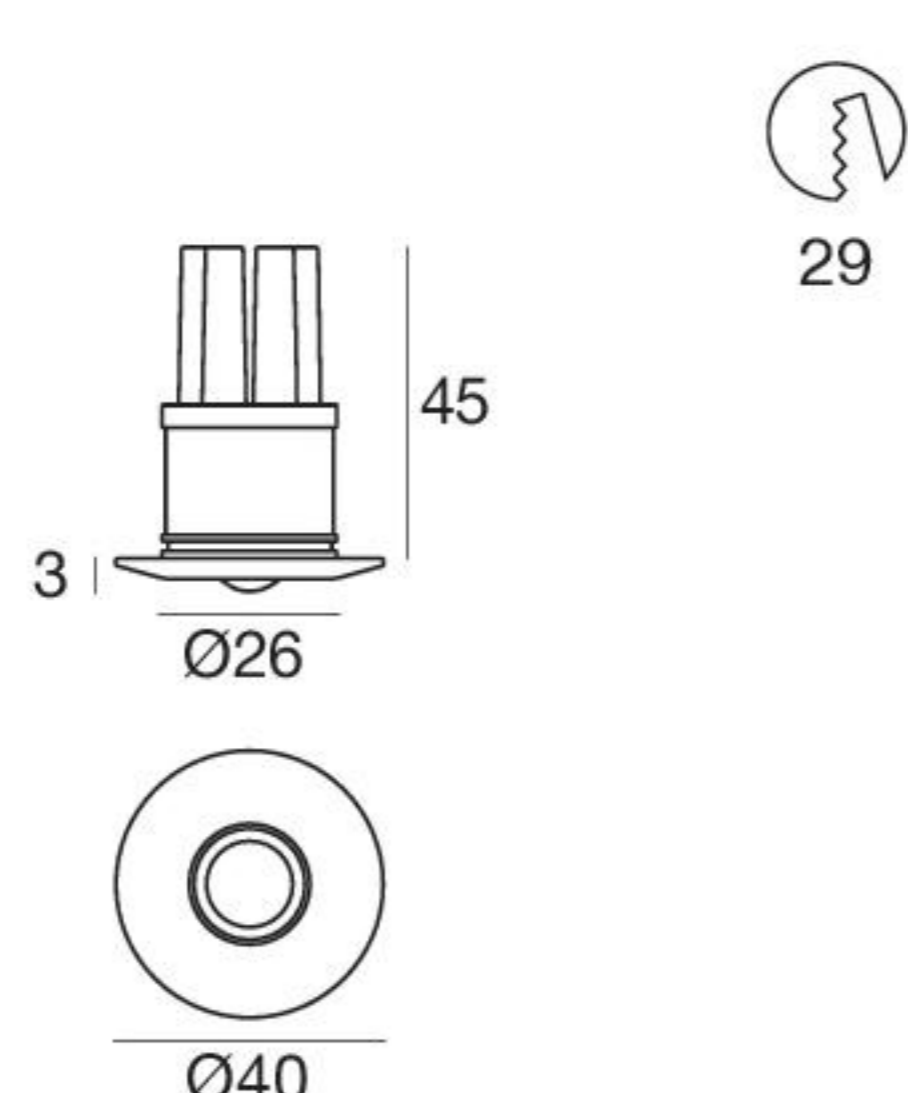

Nitum_R | Decorative spotlight | powerLED 1 W 350 mA

type			colour			optic	
White	CRI 80	88421	2700 K	121 lm	M	10°	10
Chrome	CRI 80	85043	3000 K	130 lm	W	30°	30
Nickel	CRI 80	85044	4000 K	138 lm	N	50°	50
Steel	CRI 80	86881	5000 K	158 lm	C	70°	70
Nickel O.	CRI 80	97719	Red		R	120°	12
			Green		G	Diff.	00
			Blue		B		
			Yellow		Y		

89144	99115	99114	84915	84336
ON/OFF 1 - 2 art.	1-10V 1 - 15 art.	DALI 1 - 15 art.	Outer casing	Outer casing

Nitum_R | Decorative spotlight | powerLED 2 W 630 mA

type			colour			optic	
White	CRI 80	88423	2700 K	195 lm	M	10°	10
Chrome	CRI 80	85059	3000 K	208 lm	W	30°	30
Nickel	CRI 80	85060	4000 K	222 lm	N	50°	50
Steel	CRI 80	86883	5000 K	253 lm	C	70°	70
Nickel O.	CRI 80	97721	Red		R	120°	12
			Green		G	Diff.	00
			Blue		B		
			Yellow		Y		

89147	99115	99114	84901
ON/OFF 1 - 2 art.	1-10V 1 - 10 art.	DALI 1 - 10 art.	Outer casing

Nitum_R | Decorative spotlight | powerLED 2.1 W 220 mA

type			colour			optic	
White		88568	RGB		Z	15°	15
Chrome		86612				30°	30
Nickel		86613				60°	60
Steel		86674				Diff.	00
Nickel O.		97723					