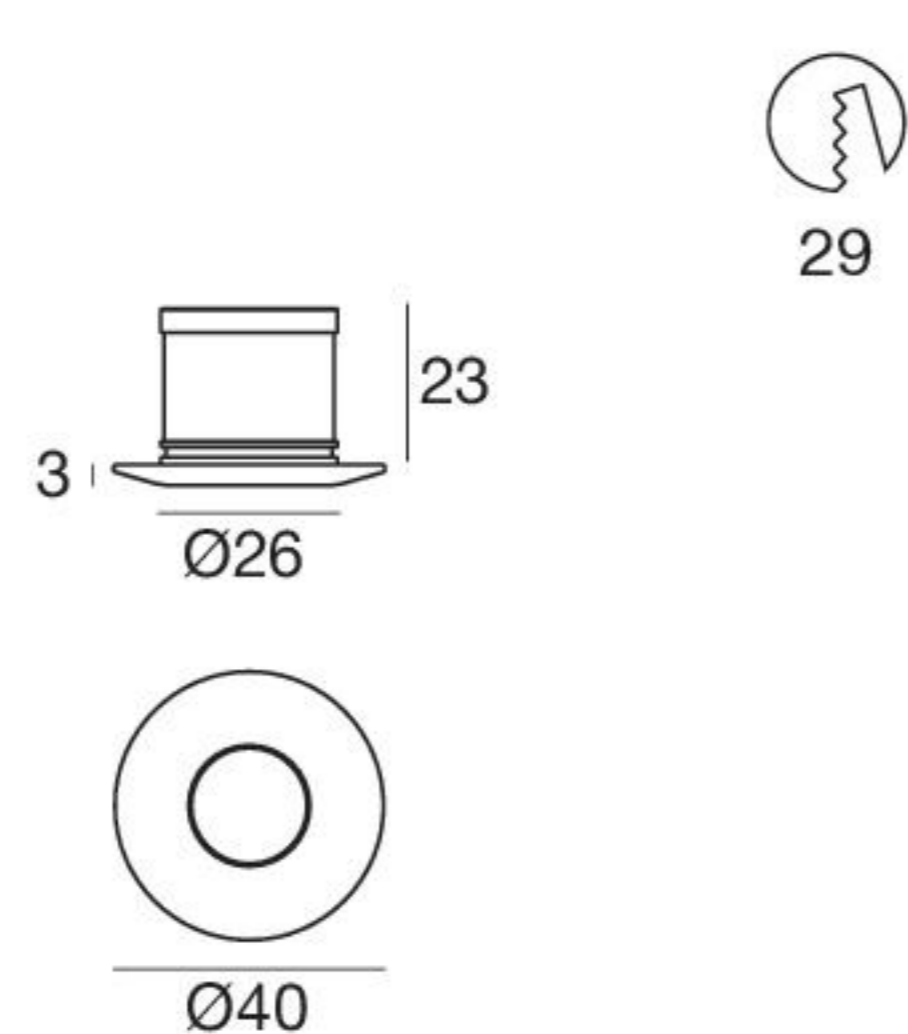

Nitum_R | Decorative spotlight | powerLED 1 W 350 mA

type			colour			optic	
White	CRI 80	88421	2700 K	121 lm	M	10°	10
Chrome	CRI 80	85043	3000 K	130 lm	W	30°	30
Nickel	CRI 80	85044	4000 K	138 lm	N	50°	50
Steel	CRI 80	86881	5000 K	158 lm	C	70°	70
Nickel O.	CRI 80	97719	Red		R	120°	12
			Green		G	Diff.	00
			Blue		B		
			Yellow		Y		

89144	99115	99114	84915	84336
ON/OFF 1 - 2 art.	1-10V 1 - 15 art.	DALI 1 - 15 art.	Outer casing	Outer casing

Nitum_R | Decorative spotlight | powerLED 2 W 630 mA

type			colour			optic	
White	CRI 80	88423	2700 K	195 lm	M	10°	10
Chrome	CRI 80	85059	3000 K	208 lm	W	30°	30
Nickel	CRI 80	85060	4000 K	222 lm	N	50°	50
Steel	CRI 80	86883	5000 K	253 lm	C	70°	70
Nickel O.	CRI 80	97721	Red		R	120°	12
			Green		G	Diff.	00
			Blue		B		
			Yellow		Y		

89147	99115	99114	84901
ON/OFF 1 - 2 art.	1-10V 1 - 10 art.	DALI 1 - 10 art.	Outer casing

Nitum_R | Decorative spotlight | powerLED 2.1 W 220 mA

type			colour			optic	
White		88568	RGB		Z	15°	15
Chrome		86612				30°	30
Nickel		86613				60°	60
Steel		86674				Diff.	00
Nickel O.		97723					