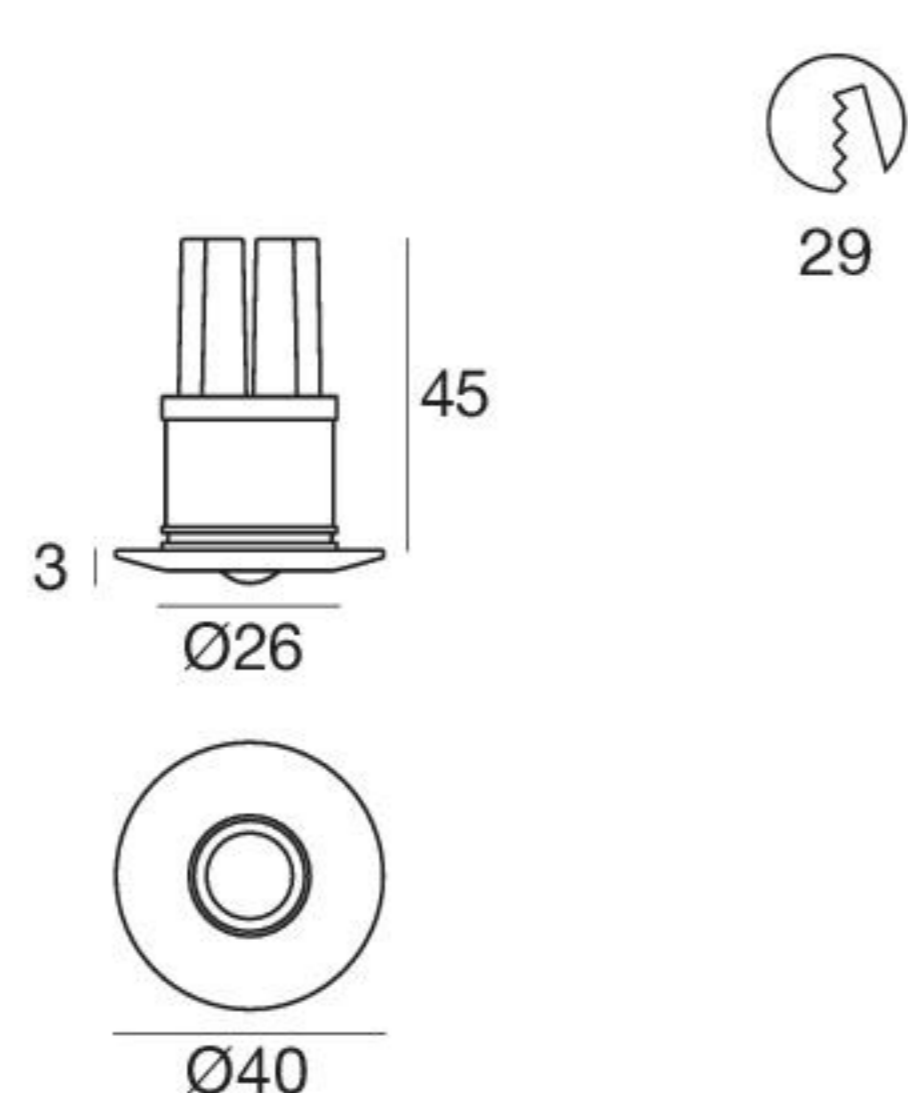

Nitum_R | Decorative spotlight | powerLED 1 W 350 mA

type			colour			optic	
White	CRI 80	88421	2700 K	121 lm	M	10°	10
Chrome	CRI 80	85043	3000 K	130 lm	W	30°	30
Nickel	CRI 80	85044	4000 K	138 lm	N	50°	50
Steel	CRI 80	86881	5000 K	158 lm	C	70°	70
Nickel O.	CRI 80	97719	Red		R	120°	12
			Green		G	Diff.	00
			Blue		B		
			Yellow		Y		

89144	99115	99114	84915	84336
ON/OFF 1 - 2 art.	1-10V 1 - 15 art.	DALI 1 - 15 art.	Outer casing	Outer casing

Nitum_R | Decorative spotlight | powerLED 2 W 630 mA

type			colour			optic	
White	CRI 80	88423	2700 K	195 lm	M	10°	10
Chrome	CRI 80	85059	3000 K	208 lm	W	30°	30
Nickel	CRI 80	85060	4000 K	222 lm	N	50°	50
Steel	CRI 80	86883	5000 K	253 lm	C	70°	70
Nickel O.	CRI 80	97721	Red		R	120°	12
			Green		G	Diff.	00
			Blue		B		
			Yellow		Y		

89147	99115	99114	84901
ON/OFF 1 - 2 art.	1-10V 1 - 10 art.	DALI 1 - 10 art.	Outer casing

Nitum_R | Decorative spotlight | powerLED 2.1 W 220 mA

type			colour			optic	
White		88568	RGB		Z	15°	15
Chrome		86612				30°	30
Nickel		86613				60°	60
Steel		86674				Diff.	00
Nickel O.		97723					