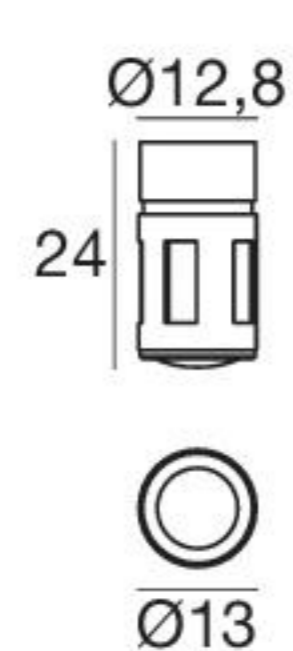

Bibok | Decorative spotlight | 5mmLED 0,5 W 24 V

type		colour		optic	
White	91366	3000 K	W	30°	30
Chrome	85335	5000 K	C		
R - G - B - Y on request					

89408	89487	99332
ON/OFF 1 - 9 art.	ON/OFF 1 - 28 art.	1-10V 1 - 300 art.

Bibok | Decorative spotlight | powerLED 1 W 350 mA

type		colour		optic	
White	CRI 80 91348	3000 K	107 lm	W	70° 70
Chrome	CRI 80 85976	4000 K	114 lm	N	
		5000 K	139 lm	C	
		Red		R	
		Green		G	
		Blue		B	
		Yellow		Y	