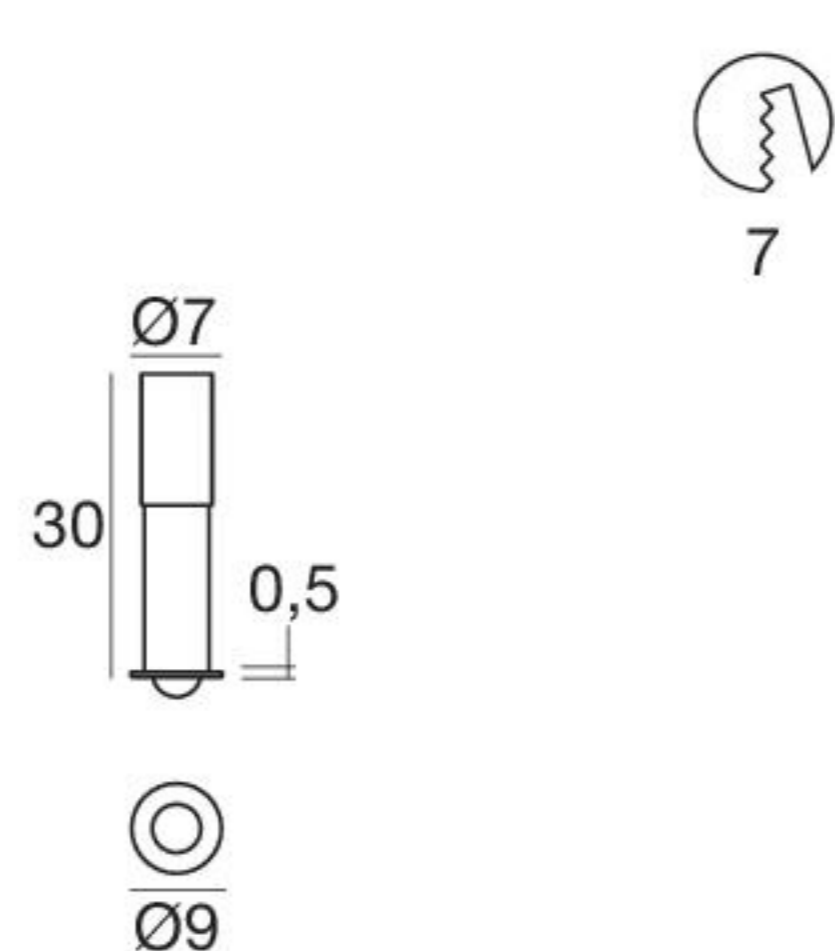

Bibok | Decorative spotlight | 5mmLED 0,5 W 24 V

type		colour		optic	
White	91366	3000 K	W	30°	30
Chrome	85335	5000 K	C		
R - G - B - Y on request					

89408	89487	99332
ON/OFF 1 - 9 art.	ON/OFF 1 - 28 art.	1-10V 1 - 300 art.

Bibok | Decorative spotlight | powerLED 1 W 350 mA

type		colour		optic	
White	CRI 80 91348	3000 K	107 lm	W	70° 70
Chrome	CRI 80 85976	4000 K	114 lm	N	
		5000 K	139 lm	C	
		Red		R	
		Green		G	
		Blue		B	
		Yellow		Y	

89144	99115	99114	84916
ON/OFF 1 - 2 art.	1-10V 1 - 15 art.	DALI 1 - 15 art.	Outer casing

Bibok | Decorative spotlight | powerLED 1 W 350 mA

type		colour		optic	
White	CRI 80 91350	3000 K	107 lm	W	120° 12
Chrome	CRI 80 85575	4000 K	114 lm	N	
		5000 K	139 lm	C	
		Red		R	
		Green		G	
		Blue		B	
		Yellow		Y	

89144	99115	99114	84916
ON/OFF 1 - 2 art.	1-10V 1 - 15 art.	DALI 1 - 15 art.	Outer casing