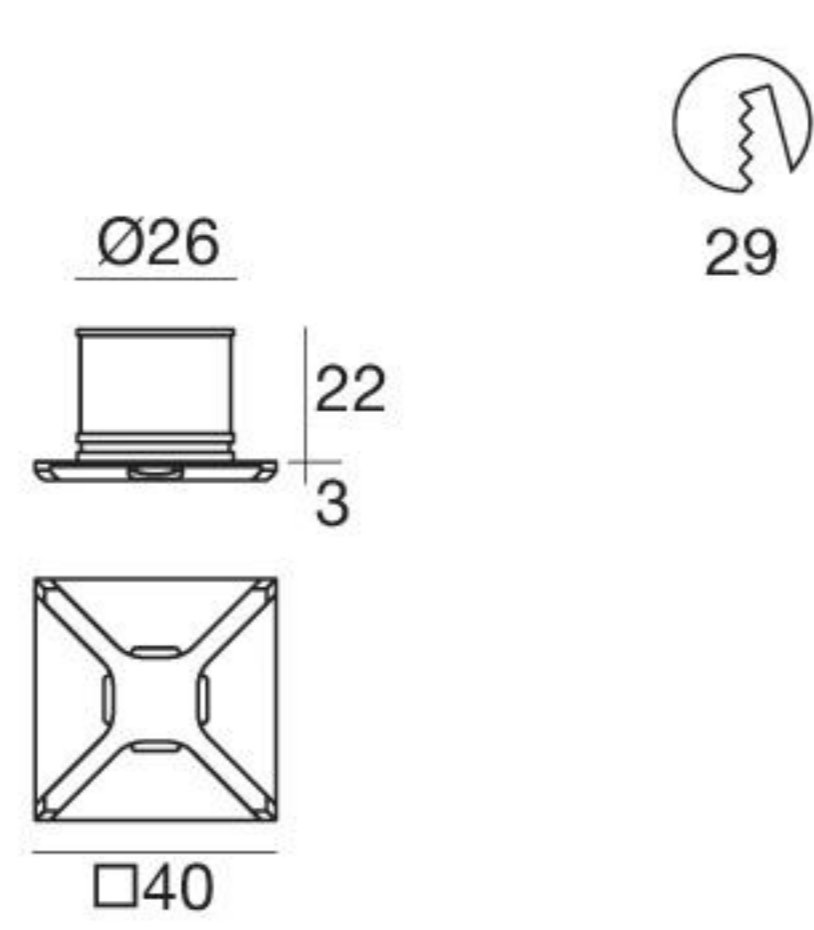

Envelope_4 | Path-marker | powerLED 1 W 350 mA

type			colour			optic	
White	CRI 80	96966	3000 K	130 lm	W	180°	18
Black	CRI 80	96967	4000 K	138 lm	N		
Grey	CRI 80	96968	5000 K	158 lm	C		
Cor-Ten	CRI 80	96969					

89144	99115	99114	84336	84915
ON/OFF 1 - 2 art.	1-10V 1 - 15 art.	DALI 1 - 15 art.	Outer casing	Outer casing