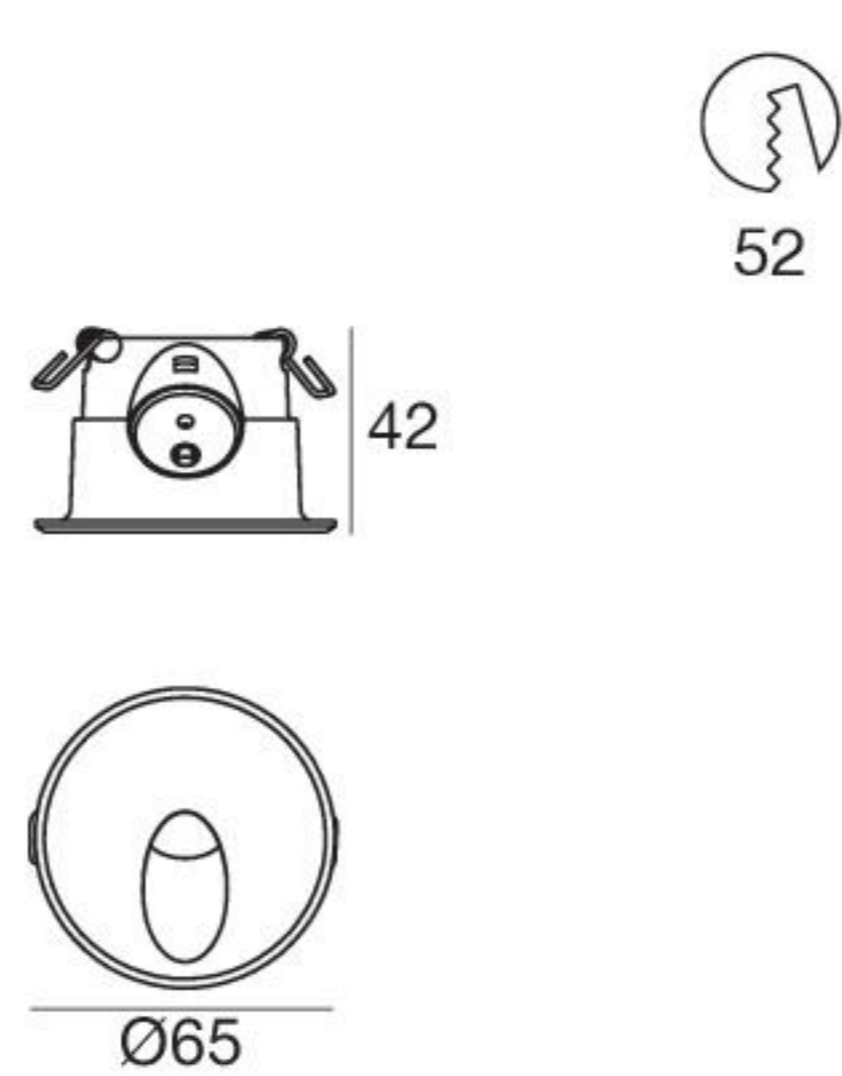

Quara_R | Path-marker | powerLED 2 W 630 mA

type		colour			optic	
Nickel	CRI 80	86402	3000 K	208 lm	W	70°
			4000 K	222 lm	N	70
			5000 K	253 lm	C	
R - G - B - Y on request						

89147	99115	99114	84338
ON/OFF 1 - 2 art.	1-10V 1 - 10 art.	DALI 1 - 10 art.	Outer casing

Quara_Q | Path-marker | powerLED 2 W 630 mA

type		colour			optic	
Nickel	CRI 80	86564	3000 K	208 lm	W	70°
			4000 K	222 lm	N	70
			5000 K	253 lm	C	
R - G - B - Y on request						

89147	99115	99114	84338
ON/OFF 1 - 2 art.	1-10V 1 - 10 art.	DALI 1 - 10 art.	Outer casing