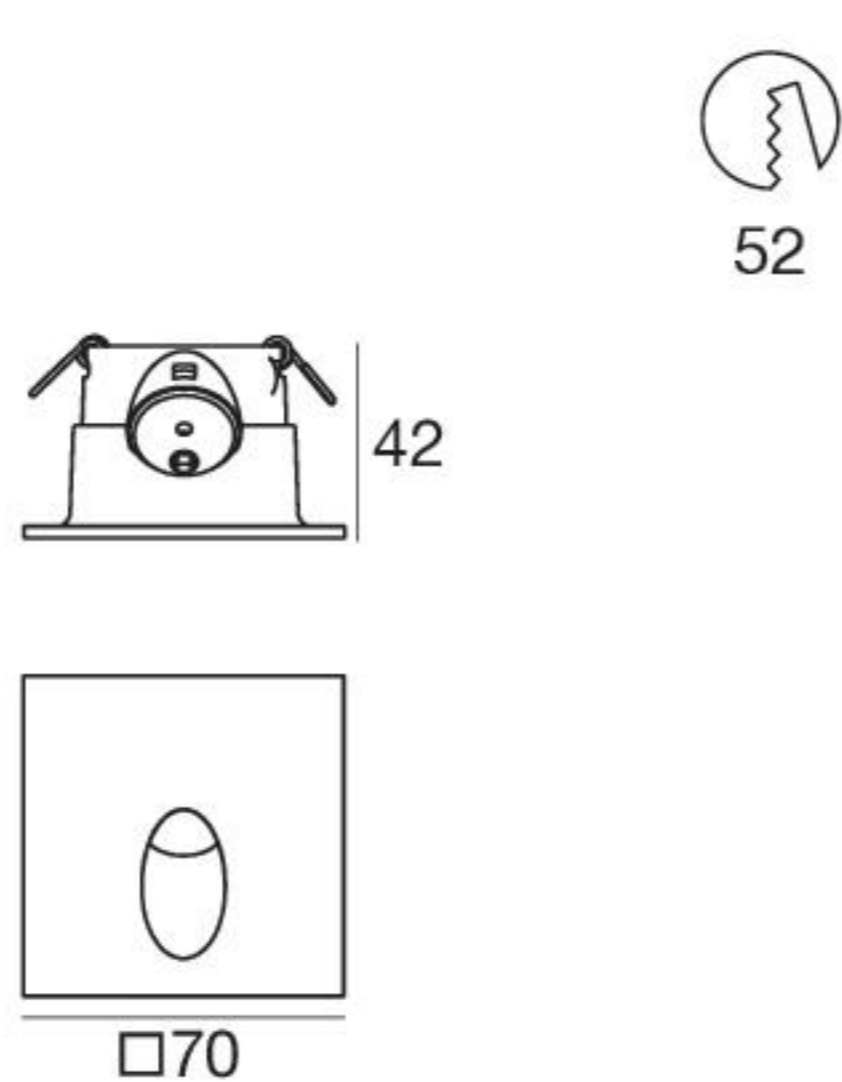

Quara_R | Path-marker | powerLED 2 W 630 mA

type		colour			optic	
Nickel	CRI 80	86402	3000 K	208 lm	W	70°
			4000 K	222 lm	N	70
			5000 K	253 lm	C	
R - G - B - Y on request						

89147	99115	99114	84338
ON/OFF 1 - 2 art.	1-10V 1 - 10 art.	DALI 1 - 10 art.	Outer casing

Quara_Q | Path-marker | powerLED 2 W 630 mA

type		colour			optic	
Nickel	CRI 80	86564	3000 K	208 lm	W	70°
			4000 K	222 lm	N	70
			5000 K	253 lm	C	
R - G - B - Y on request						

89147	99115	99114	84338
ON/OFF 1 - 2 art.	1-10V 1 - 10 art.	DALI 1 - 10 art.	Outer casing