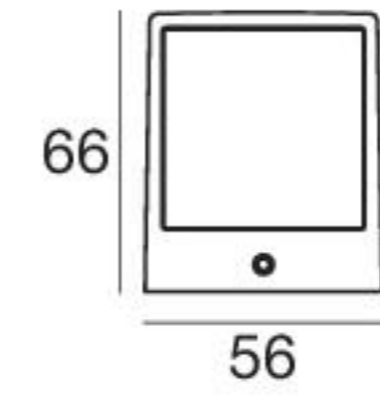

Ardilla | Wall light | topLED 4.5 W 190-240 V AC

type

White	CRI 80	97830
Black	CRI 80	97831
Grey	CRI 80	97832
Cor-Ten	CRI 80	97833

colour

3000 K	360 lm	W
4000 K	475 lm	N

optic

Diff.	00
-------	-----------

Ardilla | Wall light | topLED 9 W 190-240 V AC

type

White	CRI 80	97834
Black	CRI 80	97835
Grey	CRI 80	97836
Cor-Ten	CRI 80	97837

colour

3000 K	720 lm	W
4000 K	950 lm	N

optic

Diff.	00
-------	-----------

Ardilla | Wall light | topLED 9 W 190-240 V AC

type

White	CRI 80	97880
Black	CRI 80	97881
Grey	CRI 80	97882
Cor-Ten	CRI 80	97883

colour

3000 K	720 lm	W
4000 K	950 lm	N

optic

Diff. +60°	61
------------	-----------