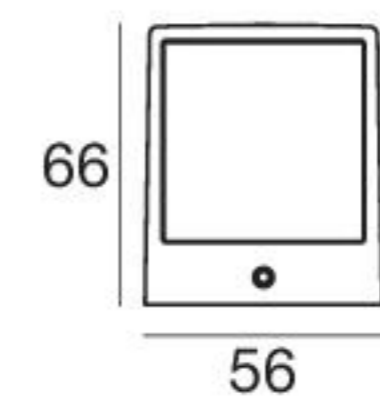

Ardilla | Wall light | topLED 4.5 W 190-240 V AC

type

White	CRI 80	97830
Black	CRI 80	97831
Grey	CRI 80	97832
Cor-Ten	CRI 80	97833

colour

3000 K	360 lm	W
4000 K	475 lm	N

optic

Diff.	00
-------	-----------

Ardilla | Wall light | topLED 9 W 190-240 V AC

type

White	CRI 80	97834
Black	CRI 80	97835
Grey	CRI 80	97836
Cor-Ten	CRI 80	97837

colour

3000 K	720 lm	W
4000 K	950 lm	N

optic

Diff.	00
-------	-----------

Ardilla | Wall light | topLED 9 W 190-240 V AC

type

White	CRI 80	97880
Black	CRI 80	97881
Grey	CRI 80	97882
Cor-Ten	CRI 80	97883

colour

3000 K	720 lm	W
4000 K	950 lm	N

optic

Diff. +60°	61
------------	-----------