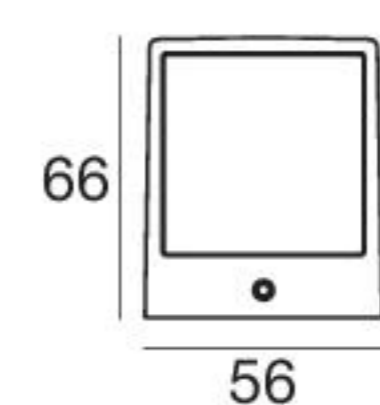

type

White	CRI 80	97834
Black	CRI 80	97835
Grey	CRI 80	97836
Cor-Ten	CRI 80	97837

colour

3000 K	720 lm	W
4000 K	950 lm	N

optic

Diff.	00
-------	-----------

Ardilla | Wall light | topLED 9 W 190-240 V AC

type

White	CRI 80	97880
Black	CRI 80	97881
Grey	CRI 80	97882
Cor-Ten	CRI 80	97883

colour

3000 K	720 lm	W
4000 K	950 lm	N

optic

Diff. +60°	61
------------	-----------