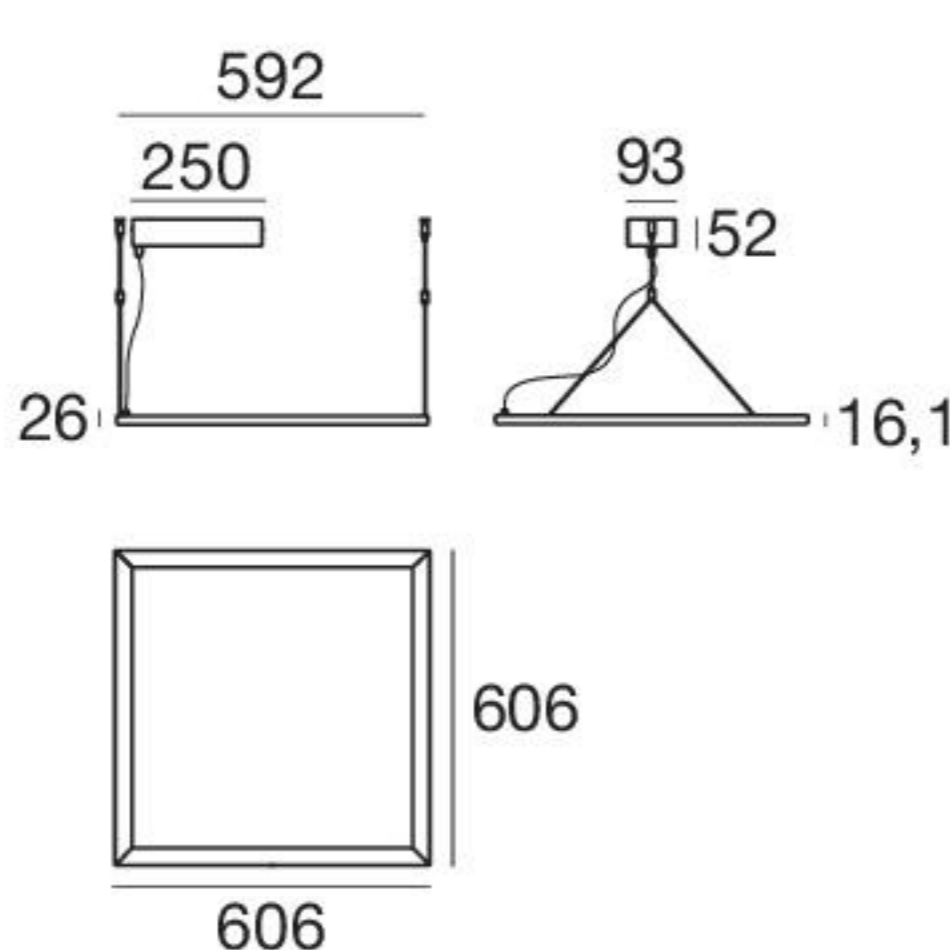

Loomia_P COMFORT UGR<19 | Suspended luminaires | topLED 32 W 900 mA

type		colour			optic	
White	CRI 80 96933	3000 K	3557 lm	W	Diff.	00
Anod. Al.	CRI 80 96932	4000 K	3960 lm	N		

99239
ON/OFF
1 art.

99199
1-10V, DALI
1 art.

Loomia_P COMFORT UGR<19 | Suspended luminaires | topLED 45 W 1250 mA

type		colour			optic	
White	CRI 80 96931	3000 K	6048 lm	W	Diff.	00
Anod. Al.	CRI 80 96930	4000 K	6624 lm	N		

99136
ON/OFF
1 art.

99189
1-10V, DALI
1 art.

Loomia_P COMFORT UGR<19 | Suspended luminaires | topLED 46 W 1250 mA

type		colour			optic	
White	CRI 80 96935	3000 K	6552 lm	W	Diff.	00
Anod. Al.	CRI 80 96934	4000 K	7176 lm	N		

99136
ON/OFF
1 art.

99189
1-10V, DALI
1 art.