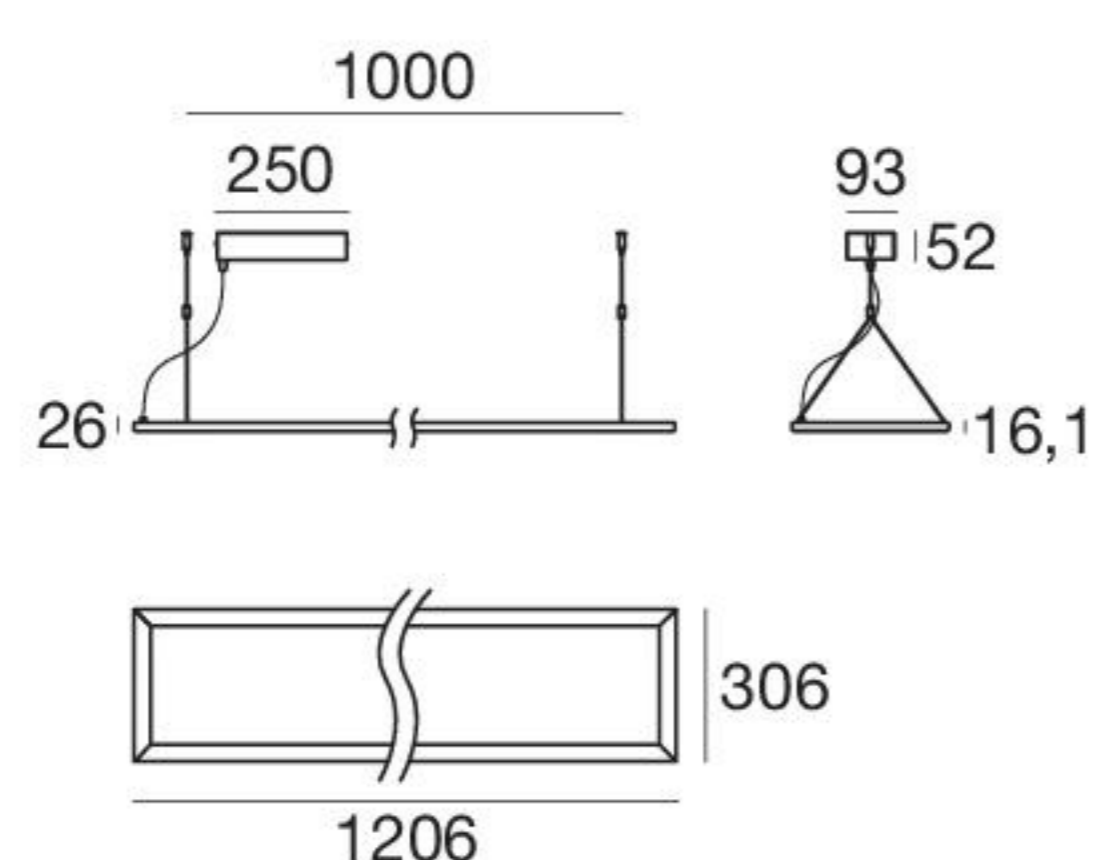

Loomia_P COMFORT UGR<19 | Suspended luminaires | topLED 32 W 900 mA

type		colour			optic	
White	CRI 80 96933	3000 K	3557 lm	W	Diff.	00
Anod. Al.	CRI 80 96932	4000 K	3960 lm	N		

99239
ON/OFF
1 art.

99199
1-10V, DALI
1 art.

Loomia_P COMFORT UGR<19 | Suspended luminaires | topLED 45 W 1250 mA

type		colour			optic	
White	CRI 80 96931	3000 K	6048 lm	W	Diff.	00
Anod. Al.	CRI 80 96930	4000 K	6624 lm	N		

99136
ON/OFF
1 art.

99189
1-10V, DALI
1 art.

Loomia_P COMFORT UGR<19 | Suspended luminaires | topLED 46 W 1250 mA

type		colour			optic	
White	CRI 80 96935	3000 K	6552 lm	W	Diff.	00
Anod. Al.	CRI 80 96934	4000 K	7176 lm	N		

99136
ON/OFF
1 art.

99189
1-10V, DALI
1 art.