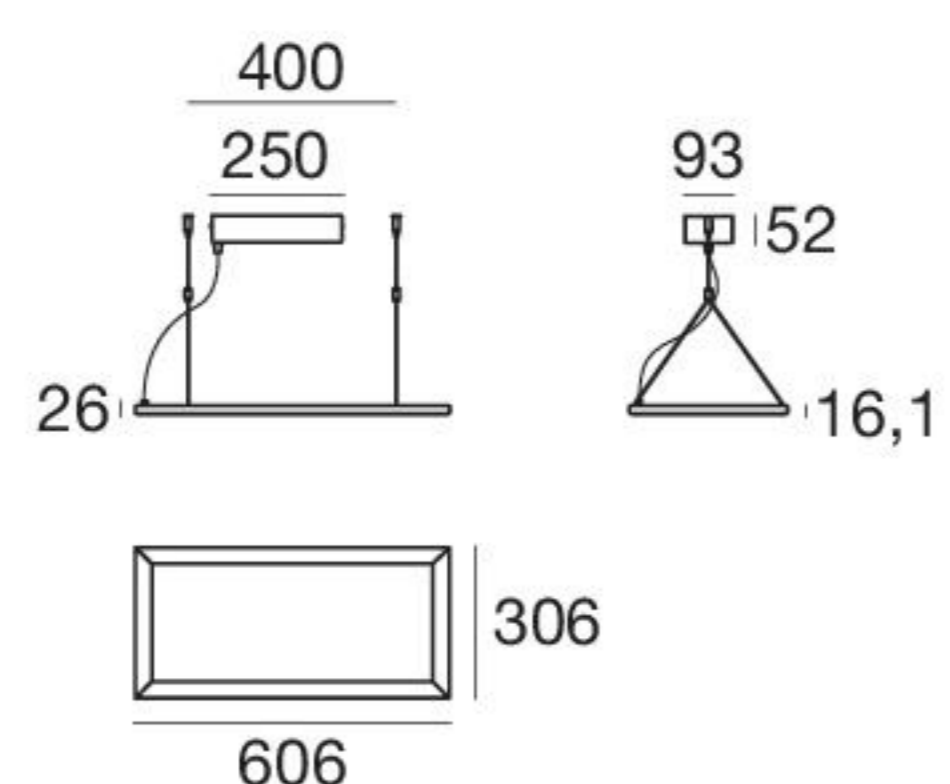

Loomia_P COMFORT UGR<19 | Suspended luminaires | topLED 32 W 900 mA

type		colour			optic	
White	CRI 80 96933	3000 K	3557 lm	W	Diff.	00
Anod. Al.	CRI 80 96932	4000 K	3960 lm	N		

99239
ON/OFF
1 art.

99199
1-10V, DALI
1 art.

Loomia_P COMFORT UGR<19 | Suspended luminaires | topLED 45 W 1250 mA

type		colour			optic	
White	CRI 80 96931	3000 K	6048 lm	W	Diff.	00
Anod. Al.	CRI 80 96930	4000 K	6624 lm	N		

99136
ON/OFF
1 art.

99189
1-10V, DALI
1 art.