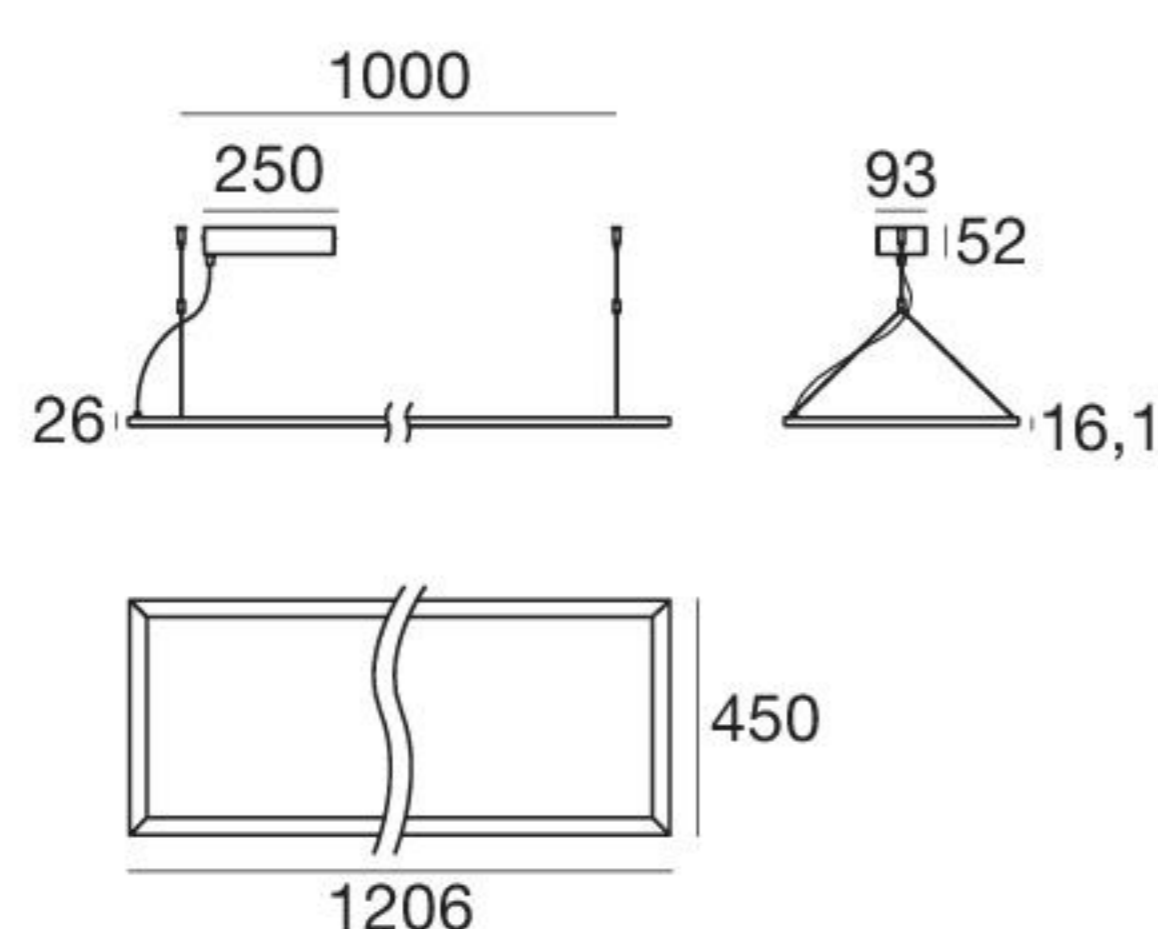

Loomia_P COMFORT UGR<19 | Suspended luminaires | topLED 46 W 1250 mA

type		colour			optic	
White	CRI 80 96937	3000 K	6552 lm	W	Diff.	00
Anod. Al.	CRI 80 96936	4000 K	7176 lm	N		

99136
ON/OFF
1 art.

99189
1-10V, DALI
1 art.