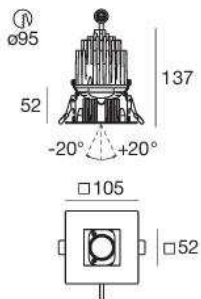

Vos_QJ Downlight - LED PowerLEDs 15 W 400 mA

type

White	95956
Black	95957

colour

Natural	1450 lm	CRI 80	N
Warm	1354 lm	CRI 80	W
Super W	1257 lm	CRI 80	M

optic

15°	15
30°	30
45°	45

suggested electronics

99113
ON/OFF
1 art

99116
1-10 V
1 art

99131
DALI
1 art