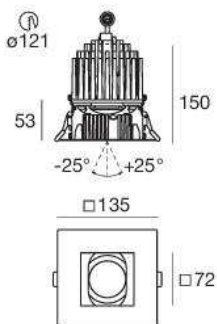

optic

15°	15
30°	30
45°	45

suggested electronics

99113
ON/OFF
1 art

99116
1-10 V
1 art

99131
DALI
1 art

Vos_QJ Downlight - LED Array 25 W 700 mA

type

White	95960
Black	95961

colour

Natural	2882 lm	CRI 83	N
Warm	2680 lm	CRI 83	W
Super W	2505 lm	CRI 83	M

optic

15°	15
30°	30

White	96287
Black	96288

Natural	2180 lm	CRI 95	N
Warm	1893 lm	CRI 95	W
Super W	1760 lm	CRI 95	M