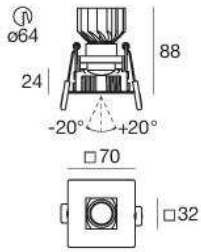

Vos_QJ Downlight - LED PowerLEDs 8 W 630 mA

type

White	95826
Black	95827

colour

Natural	573 lm	CRI 80	N
Warm	537 lm	CRI 80	W
Super W	502 lm	CRI 80	M

optic

15°	15
30°	30
60°	60

suggested electronics

White	95960
Black	95961

colour

Natural	2882 lm	CRI 83	N
Warm	2680 lm	CRI 83	W
Super W	2505 lm	CRI 83	M

optic

15°	15
30°	30

White	96287
Black	96288

Natural	2180 lm	CRI 95	N
Warm	1893 lm	CRI 95	W
Super W	1760 lm	CRI 95	M