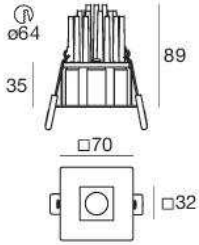

Vos_Q Downlight - LED PowerLEDs 8 W 630 mA

type

White	95560
Black	95561

colour

Natural	573 lm	CRI 80	N
Warm	537 lm	CRI 80	W
Super W	502 lm	CRI 80	M

optic

15°	15
30°	30
60°	60

suggested electronics

99129 ON/OFF 1 art	99115 1-10 V 1 - 2 art	99114 DALI 1 - 2 art