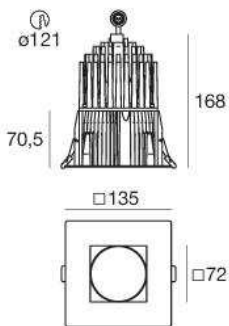

Vos_Q Downlight - LED Array 25 W 700 mA

type

White	95586
Black	95587

colour

Natural	2882 lm	CRI 83	N
Warm	2680 lm	CRI 83	W
Super W	2505 lm	CRI 83	M

optic

15°	15
30°	30
45°	45

type

White	95598
Black	95599

colour

Natural	2180 lm	CRI 95	N
Warm	1893 lm	CRI 95	W
Super W	1760 lm	CRI 95	M

optic

15°	15
30°	30
45°	45

suggested electronics

99112 ON/OFF 1 art	99130 1-10 V 1 art	99188 DALI 1 art