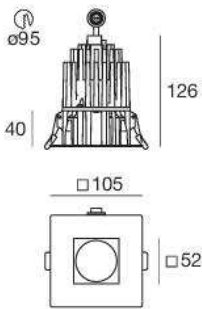

Vos_Q Downlight - LED Array 15 W 400 mA

type

White	95562
Black	95563

colour

Natural	1752 lm	CRI 83	N
Warm	1630 lm	CRI 83	W
Super W	1522 lm	CRI 83	M

optic

15°	15
30°	30
45°	45

type

White	95574
Black	95575

colour

Natural	1522 lm	CRI 95	N
Warm	1322 lm	CRI 95	W
Super W	1230 lm	CRI 95	M

optic

15°	15
30°	30
45°	45

suggested electronics

99113 ON/OFF 1 art	99116 1-10 V 1 art	99131 DALI 1 art