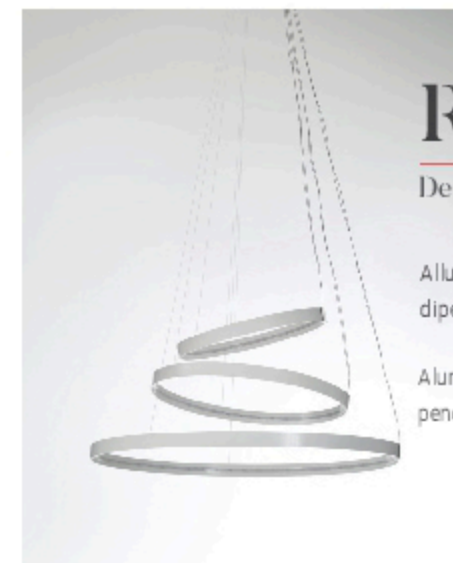

Diametro anelli foto: Ø30cm - Ø50cm - Ø80cm
 Diameter of photo's rings: Ø30cm - Ø50cm - Ø80cm

Rings Orizzontale

Design by Valerio Cometti - V12 Design

Alluminio. Gli anelli di Rings sono disponibili in diversi diametri. Ogni anello è indipendente ed è possibile creare composizioni di qualsiasi forma e dimensione.

Aluminium. Rings structures are available in different diameters. Each ring is independent and it is possible to create compositions of any shape and size.

Dimensioni / Dimensions:

lunghezza 170 cm, larghezza 100 cm, spessore 3 cm.

Sorgente luminosa/Light source:

Ø30cm LED 10,5W 24Vcc 4000K/3000K 935Lm/828Lm
 Ø40cm LED 14W 24Vcc 4000K/3000K 1243Lm/1105Lm
 Ø50cm LED 17W 24Vcc 4000K/3000K 1555Lm/1381Lm
 Ø80cm LED 28W 24Vcc 4000K/3000K 2486Lm/2210Lm
 Ø115cm LED 40W 24Vcc 4000K/3000K 3575Lm/3177Lm
 Ø135cm LED 47W 24Vcc 4000K/3000K 4196Lm/3730Lm
 Ø145cm LED 50W 24Vcc 4000K/3000K 4507Lm/4006Lm
 Ø150cm LED 51W 24Vcc 4000K/3000K 4662Lm/4144Lm
 Ø190cm. LED 65W 24Vcc 4000K/3000K 5788/5280Lm