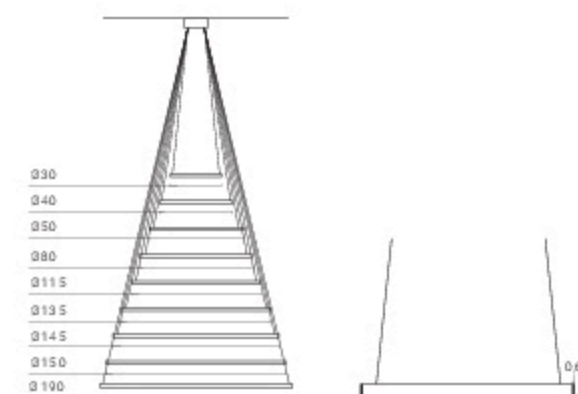

Diametro anelli foto: Ø30cm - Ø50cm - Ø80cm
 Diameter of photo's rings: Ø30cm - Ø50cm - Ø80cm

Rings Orizzontale

Design by Valerio Cometti - V12 Design

Alluminio. Gli anelli di Rings sono disponibili in diversi diametri. Ogni anello è indipendente ed è possibile creare composizioni di qualsiasi forma e dimensione.

Aluminium. Rings structures are available in different diameters. Each ring is independent and it is possible to create compositions of any shape and size.

Dimensioni / Dimensions:

lunghezza 170 cm, larghezza 100 cm, spessore 3 cm.

Sorgente luminosa/Light source:

Ø30cm LED 10,5W 24Vcc 4000K/3000K 935Lm/828Lm
 Ø40cm LED 14W 24Vcc 4000K/3000K 1243Lm/1105Lm
 Ø50cm LED 17W 24Vcc 4000K/3000K 1555Lm/1381Lm
 Ø80cm LED 28W 24Vcc 4000K/3000K 2486Lm/2210Lm
 Ø115cm LED 40W 24Vcc 4000K/3000K 3575Lm/3177Lm
 Ø135cm LED 47W 24Vcc 4000K/3000K 4196Lm/3730Lm
 Ø145cm LED 50W 24Vcc 4000K/3000K 4507Lm/4006Lm
 Ø150cm LED 51W 24Vcc 4000K/3000K 4662Lm/4144Lm
 Ø190cm. LED 65W 24Vcc 4000K/3000K 5788/5280Lm