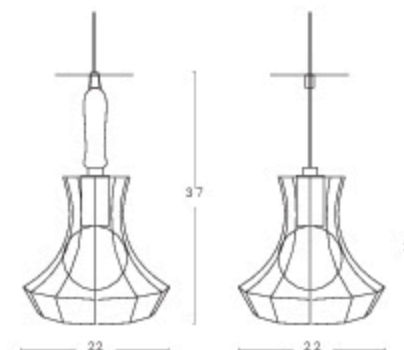

"Queen Cage" disponibile su richiesta/ available upon request

Dimensioni/Dimensions:  
Rosone: Ø4cm altezza 7cm  
Ceiling rose: Ø4cm height 7cm

Sorgente luminosa/Light source:  
Attacco E27 (lampadina esclusa) (A++ → E)  
Lampholder E27 (bulb not included) (A++ → E)

Materiale/Material:  
Struttura in ferro. Manico in plastica nera  
Iron structure. Black plastic handle

Finiture/Colours:

Cavo/Cable:  
L 1,5m. Colore a scelta (vedi tabella colori)  
L 1,5m. Color on demand (see cables color chart)

Inspired by the old-fashioned workshop light. The rough "cage lamp" shows off the most classic of shades and dreams of being a real Lady. A black outfit is a must for the occasion.

Dimensioni/Dimensions:  
Rosone: Ø20cm altezza 11cm  
Ceiling rose: Ø20cm height 11cm