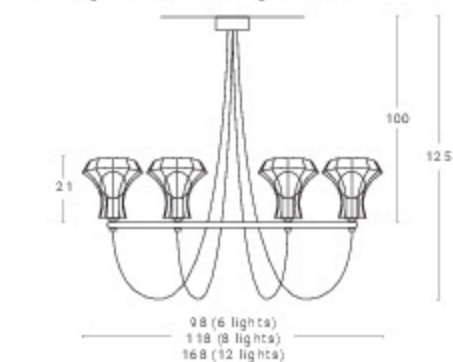

"Queen Cage" disponibile su richiesta/ available upon request

Dimensioni/Dimensions:  
Rosone: Ø4cm altezza 7cm  
Ceiling rose: Ø4cm height 7cm

Sorgente luminosa/Light source:  
Attacco E27 (lampadina esclusa) (A++ → E)  
Lampholder E27 (bulb not included) (A++ → E)

Materiale/Material:  
Struttura in ferro. Manico in plastica nera  
Iron structure. Black plastic handle

Finiture/Colours:

Cavo/Cable:  
L 1,5m. Colore a scelta (vedi tabella colori)  
L 1,5m. Color on demand (see cables color chart)

Inspired by the old-fashioned workshop light. The rough "cage lamp" shows off the most classic of shades and dreams of being a real Lady. A black outfit is a must for the occasion.

Dimensioni/Dimensions:  
Rosone: Ø20cm altezza 11cm  
Ceiling rose: Ø20cm height 11cm