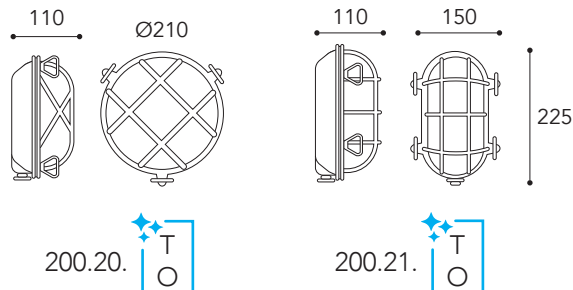

Ottone Nickelato
Nickelated brass:
Argento
Silver

◆◆◆ **Vetri/Glasses**

.T =
Vetro trasparente
Transparent glass

.O =
Vetro opale
Opal glass

CE
IP44 - E27

Max Watt
52

Lampadina a LED
non inclusa
Led bulb not included

A++E
Classe efficienza
energetica
Energy efficiency classes