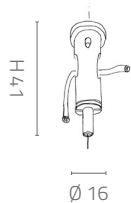

DC.1008/OS

Decentraliser. Satin gold.

DC.1008/CNS

Decentraliser. Satin black Chrome.