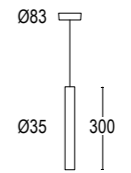

STELO OS 30

IP40 - Classe I - CE / F