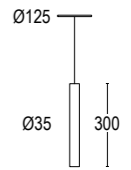

STELO OS 30

IP40 - Classe I - CE / F