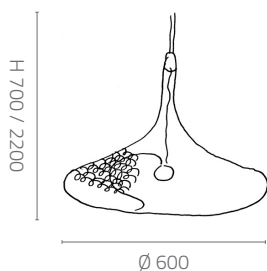

SS.1002/35/RR C-shape for hanging lamp and wall lamp mounting.
Red copper

SS.1002/35/ST C-shape for hanging lamp and wall lamp mounting.
Tin-plated.

E14 max 40 W - 230 V
(not included)
ENERGY CLASS FROM E TO A++

IP20

SS.1002/42/RR C1-shape for hanging lamp.
Red copper.

SS.1002/42/ST C1-shape for hanging lamp.
Tin-plated.

E27 max 60 W - 230 V
(not included)
ENERGY CLASS FROM E TO A++

IP20

SS.1002/60/RR C2-shape for hanging lamp.
Red copper.