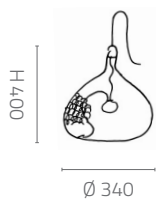

E27 max 60 W - 230 V
(not included)
ENERGY CLASS FROM E TO A++

IP20

Cable Length 5000 mm

LT.1002/34/RR

Lamp body for table lamp with on/off switch on cable.
Red copper.

LT.1002/34/ST

Lamp body for table lamp with on/off switch on cable.
Tin-plated.