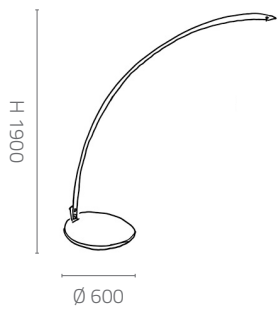

Canopy for a maximum of 6 lights.
Copper plated.

DC.1002/RM

Decentraliser.
Copper plated.

AP.1002/NS

Arm for wall lamp mounting.
Noir sablé with copper details.

NS

PN.1002/NS

Structure for floor lamp.
Noir sable with copper details.