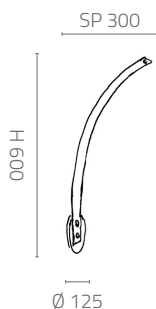

AP.1002/NS

Arm for wall lamp mounting.
Noir sablé with copper details.

NS