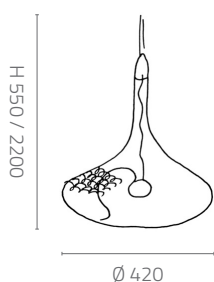

SS.1002/42/RR C1-shape for hanging lamp.
Red copper.

SS.1002/42/ST C1-shape for hanging lamp.
Tin-plated.

E27 max 60 W - 230 V
(not included)
ENERGY CLASS FROM E TO A++

IP20