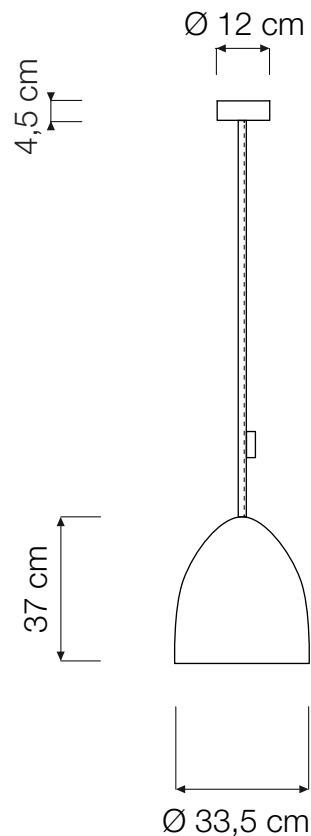

# FLOWER S PENDANT

**Flower S** (Ø 33,5 cm x 37 cm) max 70W | E27 (230V) - E26 (120V)  
Equivalent W dimmable LED bulbs compatible | rec. LED 13W

Led color temperature recommended:  
neutral white 4200 °K / warm white 2700 °K

### COLOR

 white (transparent)