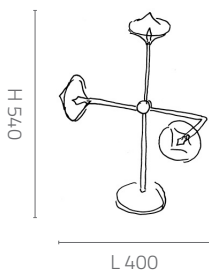

3 x G4 - LED max 2 W - 12 V - 110 Lumen - 3000 K
(not included)
ENERGY CLASS FROM A TO A++

IP20 CE