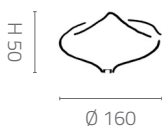

VTBP.1009 Borosilicate small glass