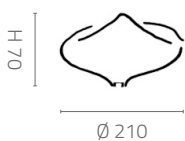

VTBG.1009 Borosilicate big glass

ACCESSORIES ESSENZA

AL4.1009 Optional power supply.

4 W
12 V

AL25.1009 Optional power supply.

25 W
12 V

LP.1009 Optional Led bulb

G4 - LED 2 W - 12 V - 110 Lumen - 3000 K
ENERGY CLASS FROM A TO A++