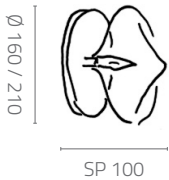

G4 - LED max 2 W - 12 V - 110 Lumen - 3000 K
(not included)
ENERGY CLASS FROM A TO A++

IP20 CE

AP.1009/CNL/T

1-light wall lamp with power supply. Glossy black chromed metal. **(glass not included).**