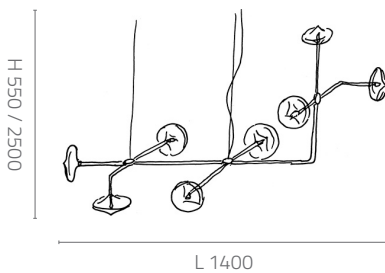

8 x G4 - LED max 2 W - 12 V - 110 Lumen - 3000 K  
**(not included)**  
ENERGY CLASS FROM A TO A++

IP20 CE

SS.1009/CNL

1-light hanging lamp without canopy. Glossy black chromed metal.  
**(glass not included).**