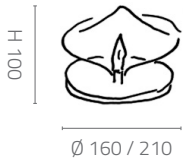

LT.1009/1/CNL

1-light table lamp. Glossy black chromed metal.
(glass not included).