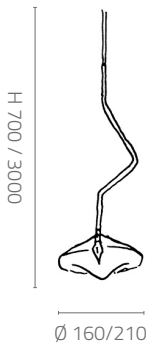

G4 - LED max 2 W - 12 V - 110 Lumen - 3000 K
(not included)
ENERGY CLASS FROM A TO A++

IP20 CE

LT.1009/3/CNL

3-light table lamp. Glossy black chromed metal.
(glass not included).