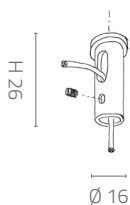

DC.1009/CNL Decentraliser.
Glossy black chromed metal.