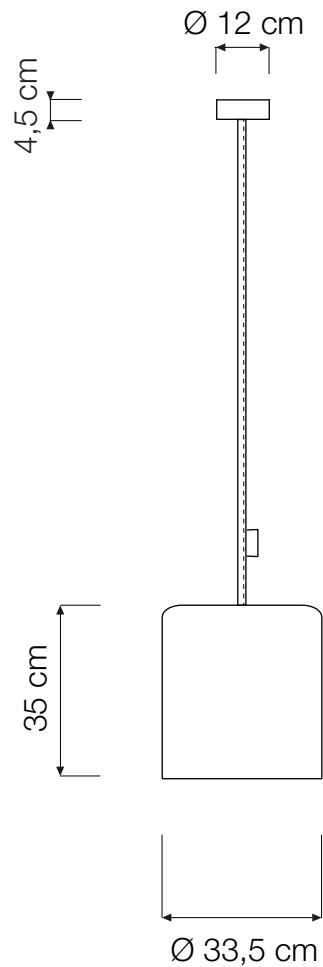

BIN PENDANT

Bin (Ø 33,5 cm x 35 cm) max 70W | E27 (230V) - E26 (120V)
Equivalent W dimmable LED bulbs compatible | rec. LED 13W

Led color temperature recommended:
neutral white 4200 °K / warm white 2700 °K

 white (transparent)

BICOLOR VERSION

OUTER COLOR

 grey (concrete)
 black (blackboard)

INNER COLOR

 red
 orange
 turquoise
 white
 blue
 magenta
 gold
 bronze
 silver

INCLUDES 130 CM CORD, TEXTILE CABLE COVER AND LAPRENE (RUBBER) CEILING CANOPY. CUSTOM CORD LENGTHS ARE AVAILABLE FOR AN ADDITIONAL CHARGE. BULBS ARE NOT INCLUDED.