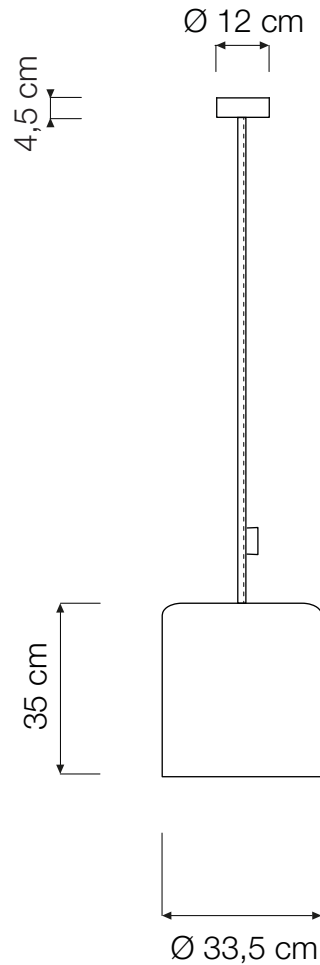

BIN PENDANT

Bin (Ø 33,5 cm x 35 cm) max 70W | E27 (230V) - E26 (120V)
Equivalent W dimmable LED bulbs compatible | rec. LED 13W

Led color temperature recommended:
neutral white 4200 °K / warm white 2700 °K

○ white (transparent)

BICOLOR VERSION

OUTER COLOR

● grey (concrete)
● black (blackboard)

INNER COLOR

● red ● gold
● orange ● bronze
● turquoise ● silver
○ white
● blue
● magenta

INCLUDES 130 CM CORD, TEXTILE CABLE COVER AND LAPRENE (RUBBER) CEILING CANOPY. CUSTOM CORD LENGTHS ARE AVAILABLE FOR AN ADDITIONAL CHARGE. BULBS ARE NOT INCLUDED.