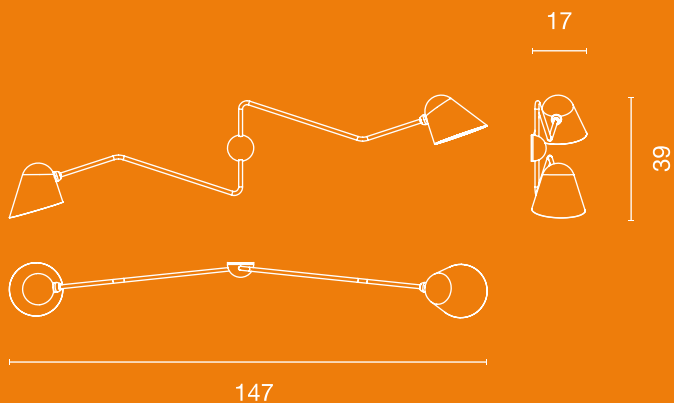

Units = Cm

Beghina due Bracci 2011

Details

+ Mounting	Wall lamp
+ Materials	Brass/aluminum
+ Weight (Kg)	2,45

Rating

+ Bulb type	2 x HSGS max 48W G9
+ Working voltage (V)	220/240
+ Protection	Class I / IP 20