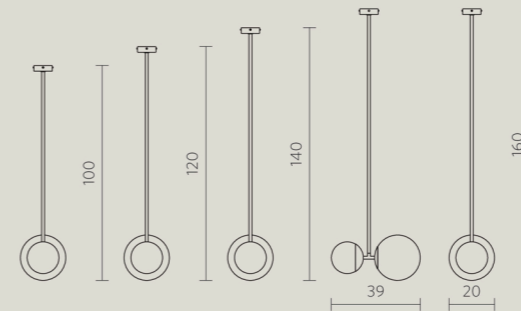

BIBA SOSPENSIONE

2017

DETAILS

Mounting	Materials	Weight (Kg)
Ceiling lamp	brass/aluminum/ glass	3,00/3,50/4,00/ 4,50

RATING

Bulb type	Working voltage	Protection
1 x LED max 6W E27 +	220/240 V	Class I/IP 20
1 x LED max 4W E14		

FINISHING

h. 100cm

-  TBI100-3540 matte black/white glass
-  TBI100-1340 satin brass/white glass

h. 120cm

-  TBI120-3540 matte black/white glass
-  TBI120-1340 satin brass/white glass

h. 140cm

-  TBI140-3540 matte black/white glass
-  TBI140-1340 satin brass/white glass

h. 160cm

-  TBI160-3540 matte black/white glass
-  TBI160-1340 satin brass/white glass