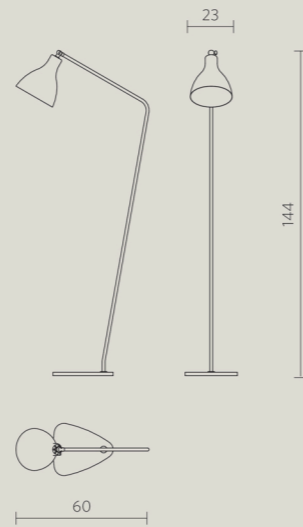

LADY V
INCLINATA
2015

DETAILS

Mounting	Materials	Weight (Kg)
Floor lamp	brass/aluminum/ iron	6,40

RATING

Bulb type	Working voltage	Protection
1 x LED max 6W E27	220/240 V	Class II/IP 20

FINISHING

	TLV 400-0923 brass/glossy white
	TLV 400-0924 brass/glossy black
	TLV 400-0126 chrome/textured black
	TLV 400-0125 chrome/textured white