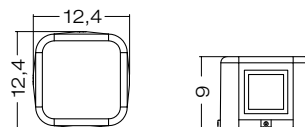

LED

powered by
Citizen CLL104
Transformer included
Lightech IP67

simmetrico
symmetric
symétriques
simétrico
symmetrisch

example code:

art. | LED 45° | colour |
404 LL8X1 H oxi

art. | LED 45° | colour |
404 LL4X2 H nhg

art.
404

designers **Gianbattista Botti & Uff. Tecnico Landa**

404.035

dettagli / details / details
detalles / details: p.67

54 | CONTEMPORARY

corpo alluminio pressofuso
body in die casting aluminium
corps en aluminium moulé
sous pression
cuerpo aluminio inyectado
Körper aus Aluminium-
Druckguss

diffusore policarbonato
trasparente
diffuser transparent
polycarbonate
diffuser polycarbonate
transparent
difusor policarbonato
transparente
Diffuser Polykarbonat klar

art.		W	V	Type		LUX 1mt	Ra
404LS4X1H	10°	4	240	3000K	305LM	120	80
404LS8X1H	10°	8		3000K	610LM	230	80
404LL4X1H	45°	4	240	3000K	305LM	245	80
404LL8X1H	45°	8		3000K	610LM	470	80

art.		W	V	Type		LUX 1mt	Ra
404LS4X2H	10°	2x4	240	3000K	2x305LM	2x120	80
	10°						
404LL4X2H	45°	2x4	240	3000K	2x305LM	2x245	80
	45°						
404LMA4X2H	45°	2x4	240	3000K	2x305LM	245	80
	10°					120	

FOR TECHNICAL DETAILS VISIT
www.landa.it

IP65

ELECTRIFICATION

LED

dettagli / details / details
detalles / details:
p.A54 - A55

Energy efficiency classes

A++ ÷ A

a richiesta / on request
sur demande / a petición
auf Anfrage

Cool white
5000K LED