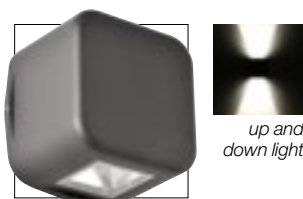

54 | CONTEMPORARY

corpo alluminio pressofuso
body in die casting aluminium
corps en aluminium moulé
sous pression
cuerpo aluminio inyectado
Körper aus Aluminium-
Druckguss

diffusore policarbonato
trasparente
diffuser transparent
polycarbonate
diffuser polycarbonate
transparent
difusor policarbonato
transparente
Diffuser Polykarbonat klar

art.		W	V	Type		LUX 1mt	Ra
404LS4X1H	10°	4	240	3000K	305LM	120	80
404LS8X1H	10°	8		3000K	610LM	230	80
404LL4X1H	45°	4	240	3000K	305LM	245	80
404LL8X1H	45°	8		3000K	610LM	470	80

art.		W	V	Type		LUX 1mt	Ra
404LS4X2H	10°	2x4	240	3000K	2x305LM	2x120	80
	10°						
404LL4X2H	45°	2x4	240	3000K	2x305LM	2x245	80
	45°						
404LMA4X2H	45°	2x4	240	3000K	2x305LM	245	80
	10°					120	

FOR TECHNICAL DETAILS VISIT
www.landa.it

IP65