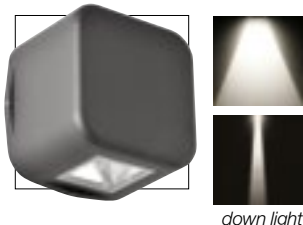

54 | CONTEMPORARY

corpo alluminio pressofuso
body in die casting aluminium
corps en aluminium moulé
sous pression
cuerpo aluminio inyectado
Körper aus Aluminium-
Druckguss

diffusore policarbonato
trasparente
diffuser transparent
polycarbonate
diffuser polycarbonate
transparent
difusor policarbonato
transparente
Diffuser Polykarbonat klar

art.		W	V	Type		LUX 1mt	Ra
404LS4X1H	10°	4	240	3000K	305LM	120	80
404LS8X1H	10°	8		3000K	610LM	230	80
404LL4X1H	45°	4	240	3000K	305LM	245	80
404LL8X1H	45°	8		3000K	610LM	470	80

art.		W	V	Type		LUX 1mt	Ra
404LS4X2H	10°	2x4	240	3000K	2x305LM	2x120	80
	10°						
404LL4X2H	45°	2x4	240	3000K	2x305LM	2x245	80
	45°						
404LMA4X2H	45°	2x4	240	3000K	2x305LM	245	80
	10°					120	

FOR TECHNICAL DETAILS VISIT
www.landa.it

IP65