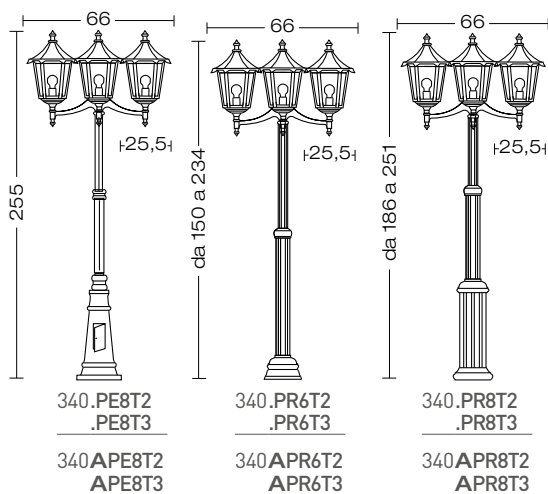

Projectors

Recessed

Contemporary

Traditional

TRADITIONAL

191

Anchor Bolt:  
code

340.PF4.....  
340.PF5.....  
340.PF6.....  
00APF6