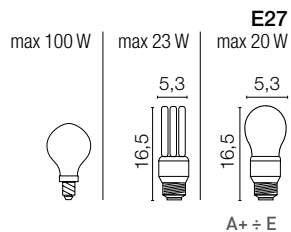

ELECTRIFICATION

Energy efficiency classes

A+ ÷ E

COLOURS

Accessories on request:

code **0404M004**  
Single connection IP68

code **0404M003**  
Loop in loop out IP68

monaco