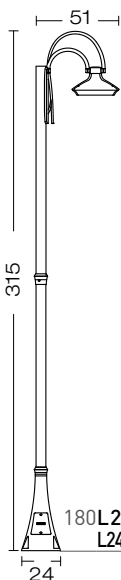

serie/series

morphis

LED

powered by
Citizen Electronics® LED
Transformer included

example code:
| art. | LED | | size | colour |
180 L24 H .01 ngg

art.
180

designers **Innocenzo Rifino
& Lorenzo Ruggieri**

OHIM:
European Patent No.
001810037-001

Chinese Patent No.
HC-IP Agency Co., LTD
CN - 302520755 S

corpo **alluminio pressofuso**
body in die casting aluminium
corps en aluminium moulé
sous pression
cuerpo aluminio inyectado
Körper aus Aluminium-
Druckguss

diffusore **polycarbonato**
trasparente
diffuser transparent
polycarbonate
diffuser polycarbonate
transparent
difusor polycarbonato
transparente
Diffuser Polykarbonat klar