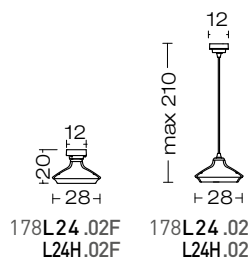

serie/series

morphis

LED

powered by
Citizen Electronics® LED
Transformer included

example code:
| art. | LED | | size | colour |
180 L24 H .01 ngg

art.
180

designers **Innocenzo Rifino
& Lorenzo Ruggieri**

OHIM:
European Patent No.
001810037-001

Chinese Patent No.
HC-IP Agency Co., LTD
CN - 302520755 S

corpo **alluminio pressofuso**
body in die casting aluminium
corps en aluminium moulé
sous pression
cuerpo aluminio inyectado
Körper aus Aluminium-
Druckguss

diffusore **polycarbonato**
trasparente
diffuser transparent
polycarbonate
diffuser polycarbonate
transparent
difusor polycarbonato
transparente
Diffuser Polykarbonat klar