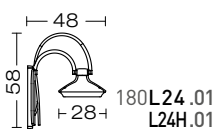

serie/series

morphis

LED

powered by
Citizen Electronics® LED
Transformer included

example code:
| art. | LED | | size | colour |
180 L24 H .01 ngg

art.
180

designers **Innocenzo Rifino
& Lorenzo Ruggieri**

OHIM:
European Patent No.
001810037-001

Chinese Patent No.
HC-IP Agency Co., LTD
CN - 302520755 S

corpo **alluminio pressofuso**
body in die casting aluminium
corps en aluminium moulé
sous pression
cuerpo aluminio inyectado
Körper aus Aluminium-
Druckguss

diffusore **polycarbonato**
trasparente
diffuser transparent
polycarbonate
diffuser polycarbonate
transparent
difusor polycarbonato
transparente
Diffuser Polykarbonat klar