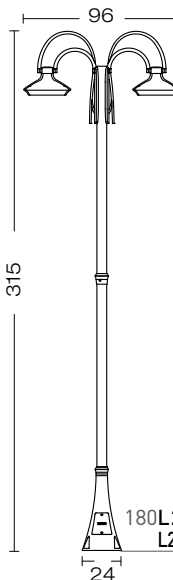

serie/series

morphis

LED

powered by
Citizen Electronics® LED
Transformer included

example code:
| art. | LED | | size | colour |
180 L24 H .01 ngg

art.
180

designers **Innocenzo Rifino
& Lorenzo Ruggieri**

OHIM:
European Patent No.
001810037-001

Chinese Patent No.
HC-IP Agency Co., LTD
CN - 302520755 S

corpo **alluminio pressofuso**
body in die casting aluminium
corps en aluminium moulé
sous pression
cuerpo aluminio inyectado
Körper aus Aluminium-
Druckguss

diffusore **polycarbonato**
trasparente
diffuser transparent
polycarbonate
diffuser polycarbonate
transparent
difusor polycarbonato
transparente
Diffuser Polykarbonat klar