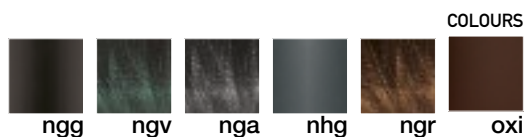

FOR TECHNICAL DETAILS VISIT
www.landa.it

IP65