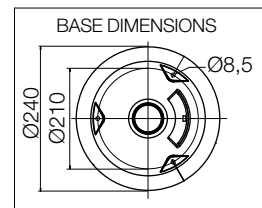

FOR TECHNICAL DETAILS VISIT
www.landa.it

IP65