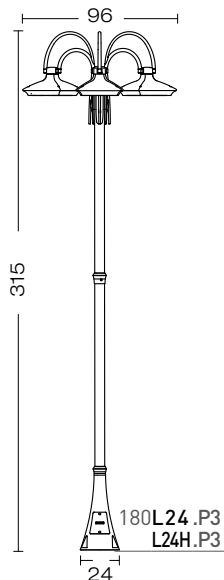

serie/series

morphis

LED

powered by
Citizen Electronics® LED
Transformer included

example code:
| art. | LED | | size | colour |
180 L24 H .01 ngg

art.
180

designers **Innocenzo Rifino
& Lorenzo Ruggieri**

OHIM:
European Patent No.
001810037-001

Chinese Patent No.
HC-IP Agency Co., LTD
CN - 302520755 S

corpo **alluminio pressofuso**
body in die casting aluminium
corps en aluminium moulé
sous pression
cuerpo aluminio inyectado
Körper aus Aluminium-
Druckguss

diffusore **polycarbonato**
trasparente
diffuser transparent
polycarbonate
diffuser polycarbonate
transparent
difusor polycarbonato
transparente
Diffuser Polykarbonat klar