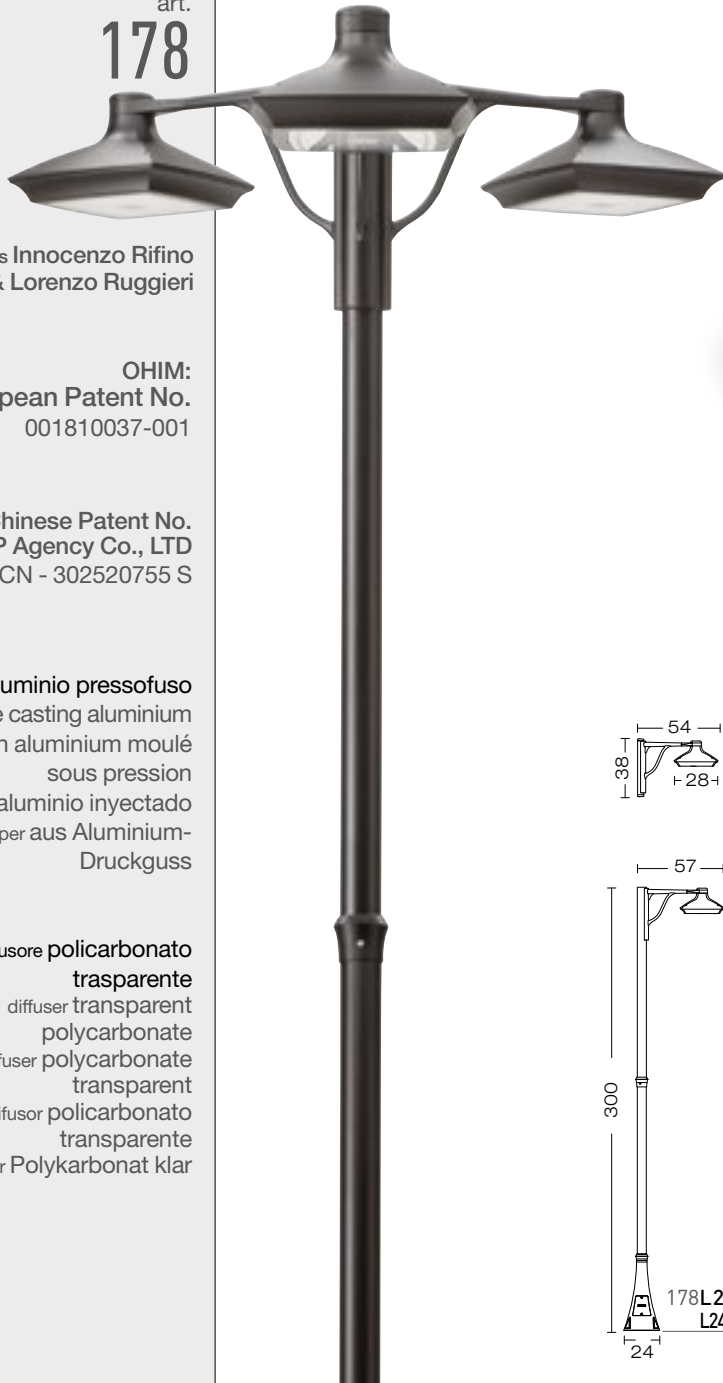

serie/series

morphis

LED

powered by
Citizen Electronics® LED
Transformer included

example code:

art.	LED	○	size	colour
178	L24	H	.01	ngg

art.
178

designers **Innocenzo Rifino
& Lorenzo Ruggieri**

OHIM:
European Patent No.
001810037-001

Chinese Patent No.
HC-IP Agency Co., LTD
CN - 302520755 S

corpo **alluminio pressofuso**
body in die casting aluminium
corps en aluminium moulé
sous pression
cuerpo aluminio inyectado
Körper aus Aluminium-
Druckguss

diffusore **polycarbonato**
trasparente
diffuser transparent
polycarbonate
diffuser polycarbonate
transparent
difusor polycarbonato
transparente
Diffuser Polykarbonat klar