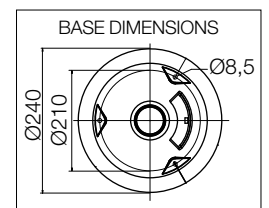

FOR TECHNICAL DETAILS VISIT
www.landa.it

IP65 96°