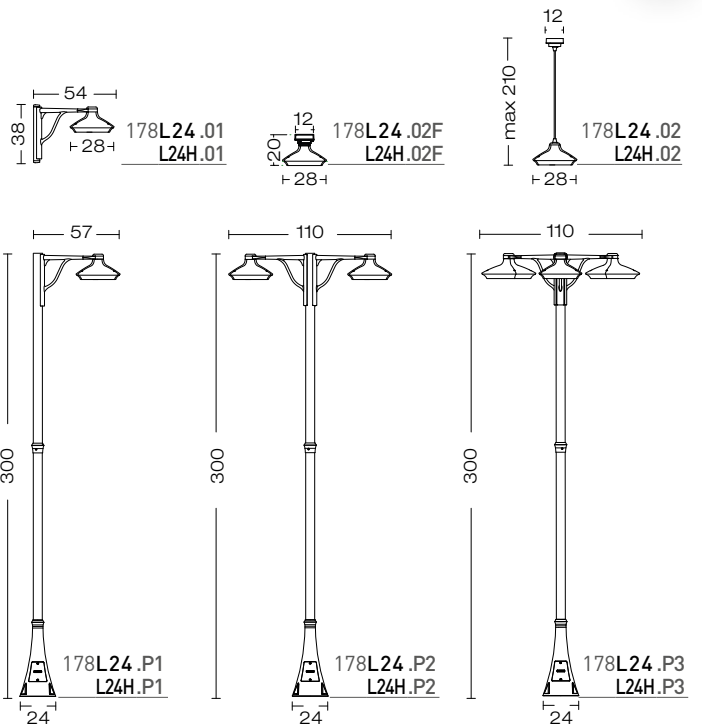

serie/series

morphis

LED

powered by
Citizen Electronics® LED
Transformer included

example code:

art.	LED	○	size	colour
178	L24	H	.01	ngg

art.
178

designers **Innocenzo Rifino
& Lorenzo Ruggieri**

OHIM:
European Patent No.
001810037-001

Chinese Patent No.
HC-IP Agency Co., LTD
CN - 302520755 S

corpo **alluminio pressofuso**
body in die casting aluminium
corps en aluminium moulé
sous pression
cuerpo aluminio inyectado
Körper aus Aluminium-
Druckguss

diffusore **polycarbonato**
trasparente
diffuser transparent
polycarbonate
diffuser polycarbonate
transparent
difusor polycarbonato
transparente
Diffuser Polykarbonat klar