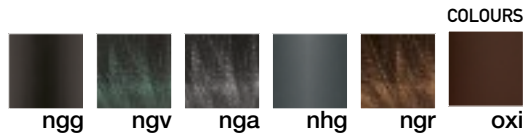

FOR TECHNICAL DETAILS VISIT
www.landa.it

IP65 96°