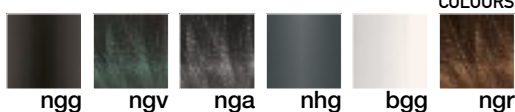

FOR TECHNICAL DETAILS VISIT
www.landa.it

IP65 96°