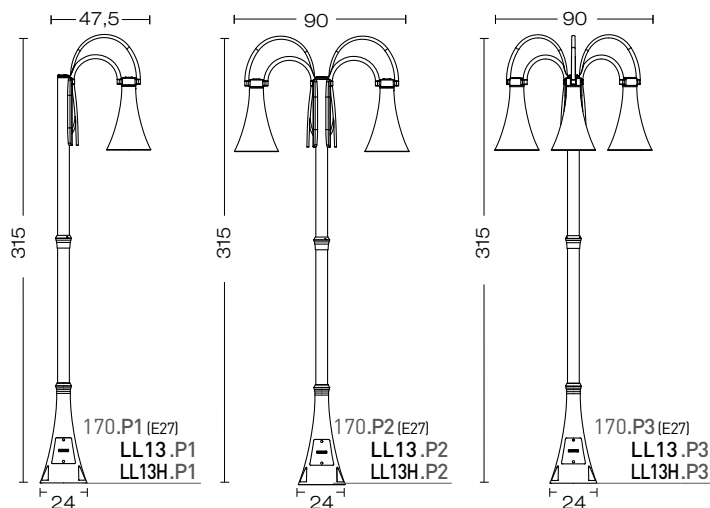

serie/series

liberty

LED

powered by
Citizen Electronics® LED
Transformer included

example code:					
art.	LED	○	size	colour	
170	LL13	H	.01	ngr	
art.	electrification		size	colour	
170	E27		.01	ngg	

art. 170

designers Innocenzo Rifino
& Lorenzo Ruggieri

OHIM:
European Patent No.
001099873-0001

Chinese Patent No.
HC-IP Agency Co., LTD
CN - 301266030 S

88 | CONTEMPORARY

corpo alluminio pressofuso
body in die casting aluminium
corps en aluminium moulé
sous pression
cuerpo aluminio inyectado
Körper aus Aluminium-
Druckguss

diffusore policarbonato
trasparente
diffuser transparent
polycarbonate
diffuser polycarbonate
transparent
difusor policarbonato
transparente
Diffuser Polykarbonat klar

FOR TECHNICAL DETAILS VISIT
www.landa.it

IP65 96°

ELECTRIFICATION

LED

dettagli / details / details
détalles / details:
p.A54 - A55

Energy efficiency classes

LL13 LED 13 W 5000K 1330LM Ra70	LL13H LED 13 W 3000K 900LM Ra85	E27 1x max 23 W
○	●	16.5
A++ ÷ A	A++ ÷ A	5,3
		16,5
		5,3
		A+ ÷ E

Included:

code **0404M004**
Single connection IP68