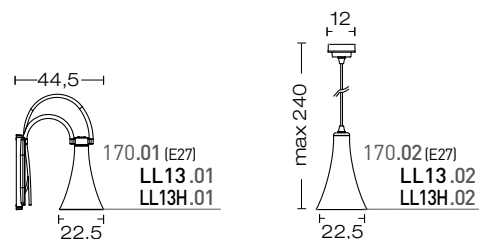

serie/series

liberty

LED

powered by
Citizen Electronics® LED
Transformer included

example code:					
art.	LED	○	size	colour	
170	LL13	H	.01	ngr	
art.	electrification		size	colour	
170	E27		.01	ngg	

art. 170

designers Innocenzo Rifino
& Lorenzo Ruggieri

OHIM:
European Patent No.
001099873-0001

Chinese Patent No.
HC-IP Agency Co., LTD
CN - 301266030 S

88 | CONTEMPORARY

corpo alluminio pressofuso
body in die casting aluminium
corps en aluminium moulé
sous pression
cuerpo aluminio inyectado
Körper aus Aluminium-
Druckguss

diffusore policarbonato
trasparente
diffuser transparent
polycarbonate
diffuser polycarbonate
transparent
difusor policarbonato
transparente
Diffuser Polykarbonat klar

FOR TECHNICAL DETAILS VISIT
www.landa.it

IP65 96°

ELECTRIFICATION

LED

dettagli / details / details
détalles / details:
p.A54 - A55

Energy efficiency classes

LL13 LED 13 W 5000K 1330LM Ra70	LL13H LED 13 W 3000K 900LM Ra85	E27 1x max 23 W
○	●	16.5
A++ ÷ A	A++ ÷ A	5,3
		16,5
		5,3
		A+ ÷ E

Included:

code **0404M004**
Single connection IP68