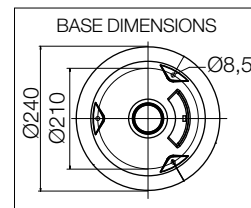

FOR TECHNICAL DETAILS VISIT
www.landa.it

IP65 96°