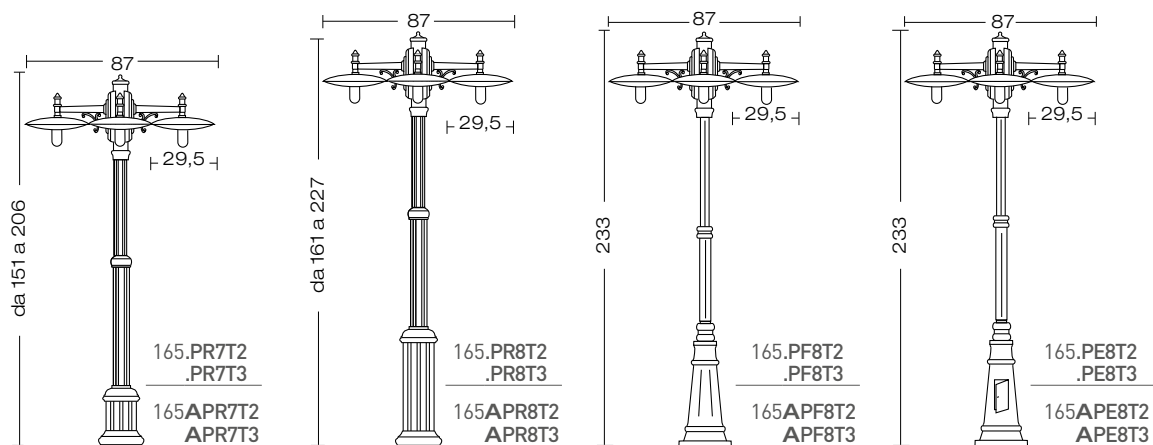

Traditional

TRADITIONAL

175

Thanks to Aulix - CZ

Accessories on request:

code 0404M004
Single connection IP68

code 0404M003
Loop in loop out IP68

Anchor Bolt:
code 00APF8