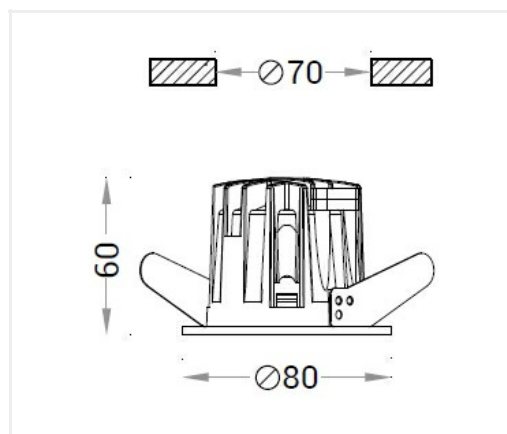

0595 Smart XS

05957BN1

Application Area

indoor

Description

Cutting hole

70mm

Lamp specification

Subcategory: Advanced

Generation: D1

LES: SAM 10

MacAdam: 3

Color temp.: 3000K

IRC/CRI: IRC >90

Nominal luminous flux: 1415lm

Beam Angle: 40°

Wiring Specification

220-240V 50-60Hz

Power 12W

Construction specifications

Body: Die-cast aluminium body

Optic: Polycarbonate lens diffuser

Color: White

Painting:

TA max: 30°

Photobiological safety: 1

IP rate: 20

Glow wire: 850°

Duration: 50.000h