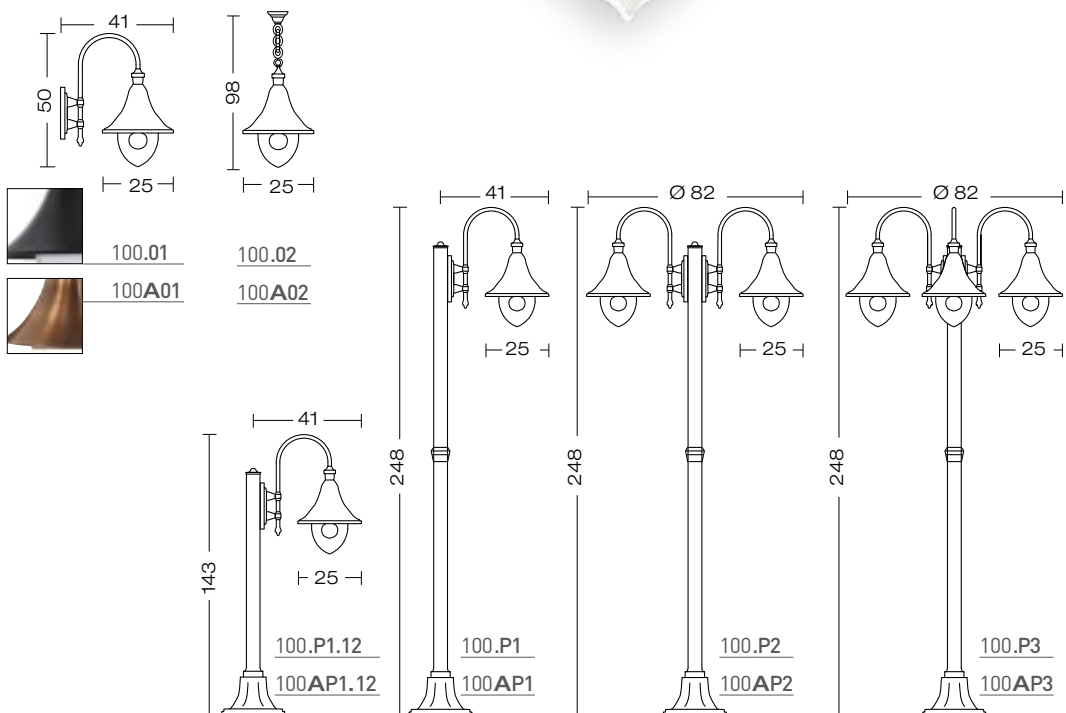

168 | TRADITIONAL

corpo alluminio pressofuso
body in die casting aluminium
corps en aluminium moulé
sous pression
cuerpo aluminio inyectado
Körper aus Aluminium-
Druckguss

diffusore policarbonato
trasparente
diffuser transparent
polycarbonate
diffuser polycarbonate
transparent
difusor policarbonato
transparente
Diffuser Polykarbonat klar