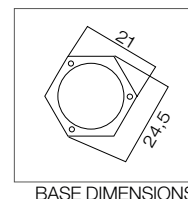

BASE DIMENSIONS

ELECTRIFICATION