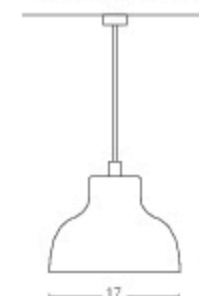

Coco 1

Design by Franco Zavarise

Lampada a sospensione in metallo verniciato, disponibile anche con cavo rivestito in tessuto in colori a contrasto. (Vedi tabella colori a fine catalogo).

Suspension lamp in painted metal, available also with a fabric covered cable in contrasting colours. (See color chart at the end of the catalogue).

Dimensioni/Dimensions:
 Rosone: Ø6cm altezza 6cm
 Ceiling rose: Ø6cm height 6cm

Sorgente luminosa/Light source:
 LED 1x9W Ø55mm 220Vac 3000K 820Lm Energy Class A
 Dimmerabile su richiesta/Dimmable on request