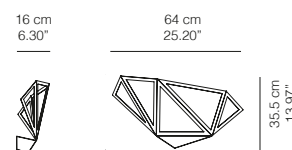

STARLIGHT / Designed by Serena Papait

STARLIGHT	Parete / Wall			SORGENTI LUMINOSE / LIGHT SOURCES	
	MISURE / DIMENSIONS			LED	
	CM	INCHES		19W - Lumen 2000 - 2700K	
	64 x 35,5 x 16	25,2 x 13,97 x 6,3		LED INCLUSO / LED INCLUDED	
	COLORI / COLOURS			CERTIFICATIONS	
22PA01LW	Alluminio verniciato Bianco / White painted aluminium				
22PA01LG	Alluminio verniciato Antracite / Anthracite painted aluminium				