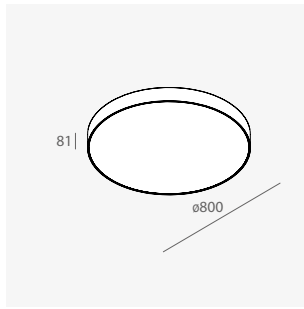

Codice/Code	W led	Versione/Version
104411.01	168	DALI-PUSH

4000K

Codice/Code	W led	Flusso apparecchio/Fixture flux (lm)
104410.01	168	15120

DIMMERABILE / DIMMABLE

Codice/Code	W led	Versione/Version
104412.01	168	DALI-PUSH