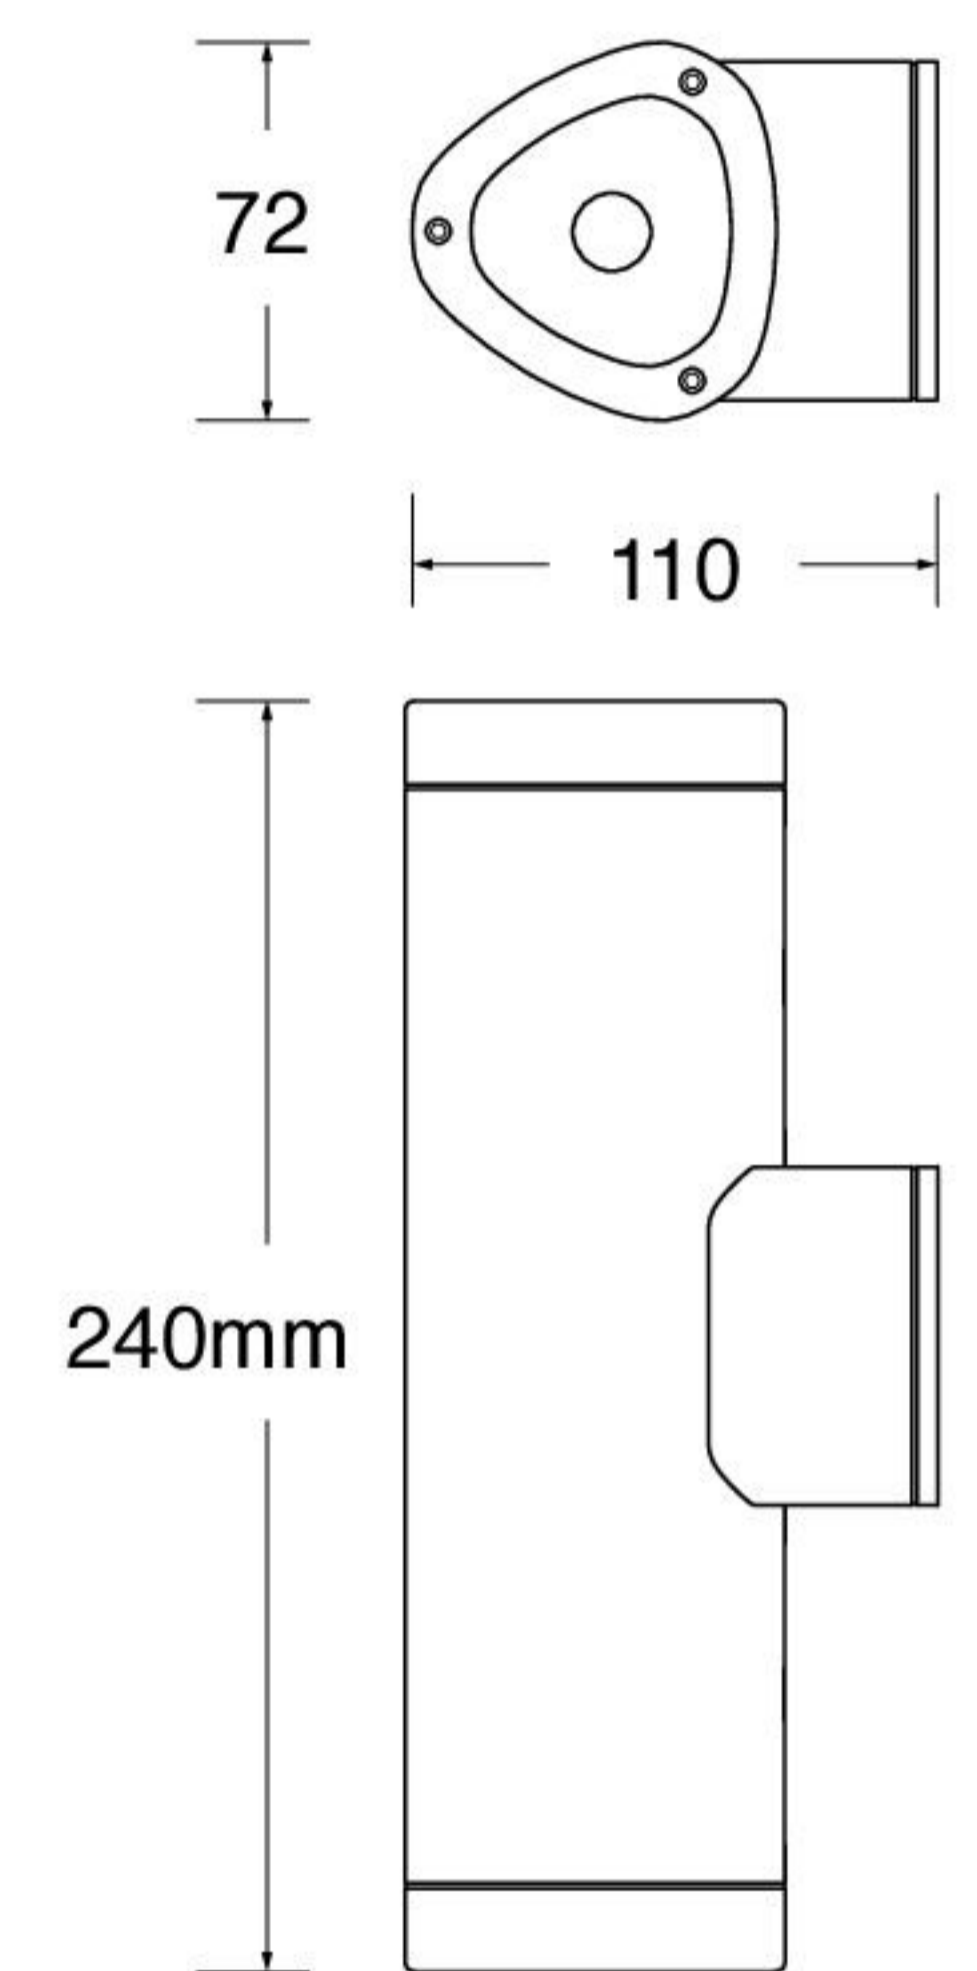

Gol applique LED biemissione, alimentatore elettronico incluso.
Gol biemission LED wall fixture, electronic driver included.

3000 K

Codice/Code	W led	Flusso apparecchio (lm)/Fixture flux (lm)
17302.94	2x3	320

corpo
body

_94 - Grigio antracite/Anthracite

Gol applique LED monoemissione, alimentatore elettronico incluso.
Gol unidirectional LED wall fixture, electronic driver included.

3000 K

Codice/Code	W led	Flusso apparecchio (lm)/Fixture flux (lm)
17301.94	1x3	160

corpo
body

_94 - Grigio antracite/Anthracite