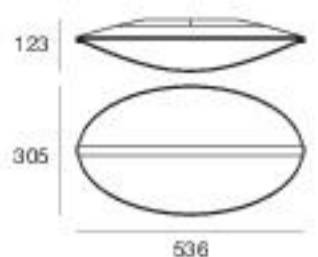

Diphy_S | Ceiling-Wall light | 220-240 V | topLED 21 W

type

White CRI 90 8166

colour

3000 K 2938 lm

optics

diffused

accessories