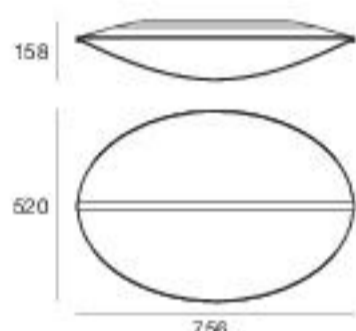

Diphy_S | Ceiling-Wall light | 220-240 V | topLED 40 W

type

White CRI 90 8167

colour

3000 K 6794 lm

optics

diffused

accessories

KIT0080
CASAMBI
Phase-Cut Dimmer
1 art.

KIT0026
Phase-Cut Dimmer
1-2 art.