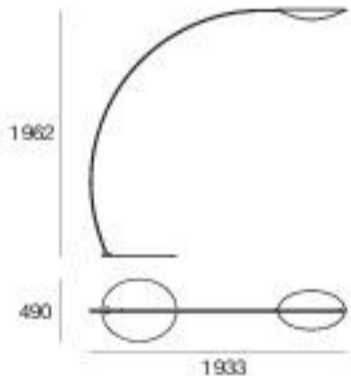

Diphy_FL | Free standing light | 220-240 V | topLED 30 W

type

White CRI 90 8165

colour

3000 K 3743 lm

optics

diffused