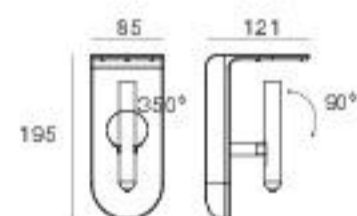

2Nights_W1 | Wall light | 220-240 V | powerLED 4 W

type

Wh.	Wh.	CFI 90	7975
BL	BL	CFI 90	7977
Wh.	R.G.	CFI 90	7942
BL	Go.	CFI 90	7944

c colour

3000 K 363 lm

optics

70°

accessories

included
filters

KITS
gobo filters