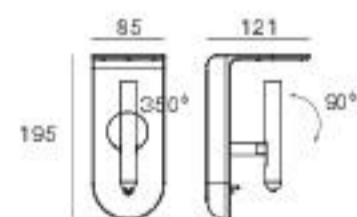

2Nights_W2 | Wall light | 220-240 V | powerLED 4 W | integrated ON/OFF switch

type

Wh.	Wh.	CFI 90	7976
BL	BL	CFI 90	7978
Wh.	R.G.	CFI 90	7943
BL	Go.	CFI 90	7945

c colour

3000 K 363 lm

optics

70°

accessories

included
filters

KITS
gobo filters