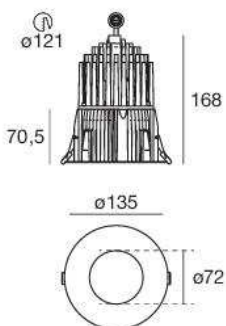

Vos_R Downlight - LED Array 25 W 700 mA

type		colour				optic	
White	95536	Natural	2882 lm	CRI 83	N	15°	15
Black	95537	Warm	2680 lm	CRI 83	W	30°	30
		Super W	2505 lm	CRI 83	M	45°	45

White	95548	Natural	2180 lm	CRI 95	N	15°	15
Black	95549	Warm	1893 lm	CRI 95	W	30°	30
		Super W	1760 lm	CRI 95	M	45°	45

suggested electronics

99112 ON/OFF 1 art	99130 1-10 V 1 art	99188 DALI 1 art