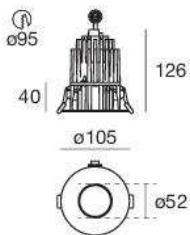

Vos_R Downlight - LED Array 15 W 400 mA

type		colour				optic	
White	95512	Natural	1752 lm	CRI 83	N	15°	15
Black	95513	Warm	1630 lm	CRI 83	W	30°	30
		Super W	1522 lm	CRI 83	M	45°	45

White	95524	Natural	1522 lm	CRI 95	N	15°	15
Black	95525	Warm	1322 lm	CRI 95	W	30°	30
		Super W	1230 lm	CRI 95	M	45°	45

suggested electronics

99113 ON/OFF 1 art	99116 1-10 V 1 art	99131 DALI 1 art