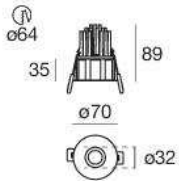

Vos_R Downlight - LED PowerLEDs 8 W 630 mA

type		colour				optic	
White	95510	Natural	573 lm	CRI 80	N	15°	15
Black	95511	Warm	537 lm	CRI 80	W	30°	30
		Super W	502 lm	CRI 80	M	60°	60

suggested electronics

99129 ON/OFF 1 art	99115 1-10 V 1 - 2 art	99114 DALI 1 - 2 art

Vos_R Downlight - LED Array 15 W 400 mA