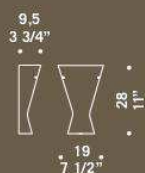

Memory / design Lucio de Majo

MEMORY A
1x70W E27
HSGSA/C
alogeno chiara
clear halogen
1x150W E27
HSGST/C/UB
alogeno chiara
clear halogen
1x75W E27-PAR 30
HAGS/UB

MEMORY A1
1x120W R7s
HDG
alogeno lineare 75 mm
halogen linear 75 mm