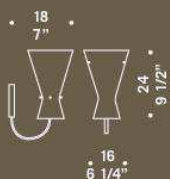

Memory / design Lucio de Majo

MEMORY A
1x70W E27
HSGSA/C
alogeno chiara
clear halogen
1x150W E27
HSGST/C/UB
alogeno chiara
clear halogen
1x75W E27-PAR 30
HAGS/UB

MEMORY A1
1x120W R7s
HDG
alogeno lineare 75 mm
halogen linear 75 mm