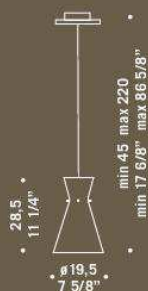

MEMORY S1G
1x70W E27
HSGSA/C
alogeno chiara
clear halogen
1x75W E27-PAR 30
HAGS/UB
1x20W E27
FBT
fluorescente
fluorescent