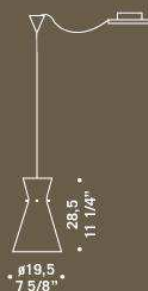

MEMORY S1GD
1x70W E27
HSGSA/C
alogeno chiara
clear halogen
1x75W E27-PAR 30
HAGS/UB
1x20W E27
FBT
fluorescente
fluorescent
cavo elettrico 200 cm
cables lenght 200 cm