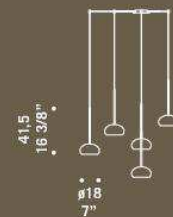

Boa / design Oriano Favaretto

BOA A
1x60W G9
HSGST/C/UB
alogeno bispina
halogen bi-pin

BOA R
1x160W R7s
HDG
alogeno lineare 114 mm
halogen linear 114 mm
con varialuce
with dimmer

BOA S
1x60W G9
HSGST/C/UB
alogeno bispina
halogen bi-pin

BOA S1D
1x60W G9
HSGST/C/UB
alogeno bispina
halogen bi-pin
cavo elettrico 300 cm
cables lenght 300 cm

BOA S2D
2x60W G9
HSGST/C/UB
alogeno bispina
halogen bi-pin
cavo elettrico 300 cm
cables lenght 300 cm

BOA S3D
3x60W G9
HSGST/C/UB
alogeno bispina
halogen bi-pin
cavo elettrico 300 cm
cables lenght 300 cm

BOA S4D
4x60W G9
HSGST/C/UB
alogeno bispina
halogen bi-pin
cavo elettrico 300 cm
cables lenght 300 cm

BOA S5D
5x60W G9
HSGST/C/UB
alogeno bispina
halogen bi-pin
cavo elettrico 300 cm
cables lenght 300 cm