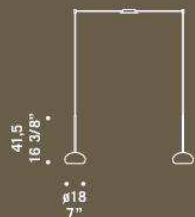

Boa / design Oriano Favaretto

BOA A
1x60W G9
HSGST/C/UB
alogeno bispina
halogen bi-pin

BOA R
1x160W R7s
HDG
alogeno lineare 114 mm
halogen linear 114 mm
con varialuce
with dimmer

BOA S
1x60W G9
HSGST/C/UB
alogeno bispina
halogen bi-pin

BOA S1D
1x60W G9
HSGST/C/UB
alogeno bispina
halogen bi-pin
cavo elettrico 300 cm
cables lenght 300 cm

BOA S2D
2x60W G9
HSGST/C/UB
alogeno bispina
halogen bi-pin
cavo elettrico 300 cm
cables lenght 300 cm

BOA S3D
3x60W G9
HSGST/C/UB
alogeno bispina
halogen bi-pin
cavo elettrico 300 cm
cables lenght 300 cm

BOA S4D
4x60W G9
HSGST/C/UB
alogeno bispina
halogen bi-pin
cavo elettrico 300 cm
cables lenght 300 cm

BOA S5D
5x60W G9
HSGST/C/UB
alogeno bispina
halogen bi-pin
cavo elettrico 300 cm
cables lenght 300 cm