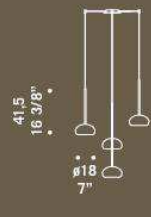

Boa / design Oriano Favaretto

BOA A
1x60W G9
HSGST/C/UB
alogeno bispina
halogen bi-pin

BOA R
1x160W R7s
HDG
alogeno lineare 114 mm
halogen linear 114 mm
con varialuce
with dimmer

BOA S
1x60W G9
HSGST/C/UB
alogeno bispina
halogen bi-pin

BOA S1D
1x60W G9
HSGST/C/UB
alogeno bispina
halogen bi-pin
cavo elettrico 300 cm
cables lenght 300 cm

BOA S2D
2x60W G9
HSGST/C/UB
alogeno bispina
halogen bi-pin
cavo elettrico 300 cm
cables lenght 300 cm

BOA S3D
3x60W G9
HSGST/C/UB
alogeno bispina
halogen bi-pin
cavo elettrico 300 cm
cables lenght 300 cm

BOA S4D
4x60W G9
HSGST/C/UB
alogeno bispina
halogen bi-pin
cavo elettrico 300 cm
cables lenght 300 cm

BOA S5D
5x60W G9
HSGST/C/UB
alogeno bispina
halogen bi-pin
cavo elettrico 300 cm
cables lenght 300 cm