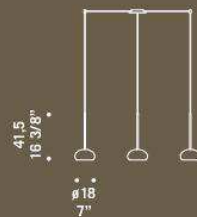

Boa / design Oriano Favaretto

BOA A
1x60W G9
HSGST/C/UB
alogeno bispina
halogen bi-pin

BOA R
1x160W R7s
HDG
alogeno lineare 114 mm
halogen linear 114 mm
con varialuce
with dimmer

BOA S
1x60W G9
HSGST/C/UB
alogeno bispina
halogen bi-pin

BOA S1D
1x60W G9
HSGST/C/UB
alogeno bispina
halogen bi-pin
cavo elettrico 300 cm
cables lenght 300 cm

BOA S2D
2x60W G9
HSGST/C/UB
alogeno bispina
halogen bi-pin
cavo elettrico 300 cm
cables lenght 300 cm

BOA S3D
3x60W G9
HSGST/C/UB
alogeno bispina
halogen bi-pin
cavo elettrico 300 cm
cables lenght 300 cm

BOA S4D
4x60W G9
HSGST/C/UB
alogeno bispina
halogen bi-pin
cavo elettrico 300 cm
cables lenght 300 cm

BOA S5D
5x60W G9
HSGST/C/UB
alogeno bispina
halogen bi-pin
cavo elettrico 300 cm
cables lenght 300 cm