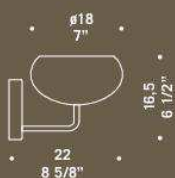

Boa / design Oriano Favaretto

BOA A
1x60W G9
HSGST/C/UB
alogeno bispina
halogen bi-pin

BOA R
1x160W R7s
HDG
alogeno lineare 114 mm
halogen linear 114 mm
con varialuce
with dimmer

BOA S
1x60W G9
HSGST/C/UB
alogeno bispina
halogen bi-pin

BOA S1D
1x60W G9
HSGST/C/UB
alogeno bispina
halogen bi-pin
cavo elettrico 300 cm
cables lenght 300 cm

BOA S2D
2x60W G9
HSGST/C/UB
alogeno bispina
halogen bi-pin
cavo elettrico 300 cm
cables lenght 300 cm

BOA S3D
3x60W G9
HSGST/C/UB
alogeno bispina
halogen bi-pin
cavo elettrico 300 cm
cables lenght 300 cm

BOA S4D
4x60W G9
HSGST/C/UB
alogeno bispina
halogen bi-pin
cavo elettrico 300 cm
cables lenght 300 cm

BOA S5D
5x60W G9
HSGST/C/UB
alogeno bispina
halogen bi-pin
cavo elettrico 300 cm
cables lenght 300 cm