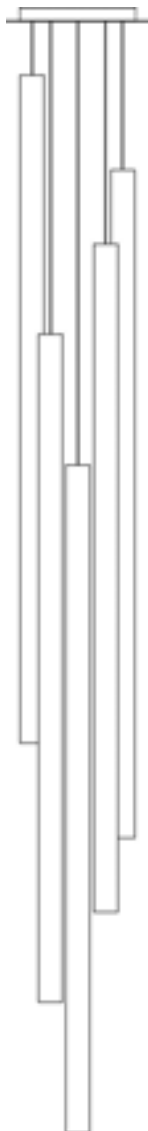

Stelo Collection

Stelo Cascata System

The STELO CASCATA system offers many possibilities for the customization of this hanging lamp. STELO CASCATA consists of a series of diffusers Ø 6,5 cm with fluorescent lamps and electronic ballasts. Customization is established under the following headings:

- Number of diffusers: 3 or more;
- Length of diffusers: from 25 cm to 195 cm;
- 10 different diffuser finishings;
- Fluorescent lamps: from 18W to 80W;
- Cable length on request;
- Sizes of frame: Ø 30, Ø 60, 38x38, 50x50, 100x100 cm or custom.

SYSTEM 1 (6 lamps max)

Features

- ballast in the frame.
- diffuser lit completely.
- maximum cable length (from frame to diffuser):
140 cm with TC-L
190 cm with T5

diffuser cm.	fluorescent lamp	lumen
30	TC-L 18W	1.250
39	TC-L 24W	1.800
67	T5 14W	1.230
67	T5 24W	1.750
97	T5 21W	1.910
97	T5 39W	3.200
127	T5 28W	2.640
127	T5 54W	4.460
157	T5 35W	3.320
157	T5 49W	4.450
157	T5 80W	6.450