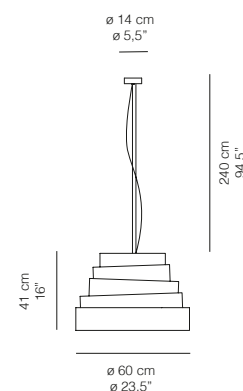

Lampada da sospensione con paralume in tessuto Honeycomb in colore bianco o nero. Supporto in metallo verniciato bianco. Diffusore opalino.

Suspended lamp with shade in Honeycomb canvas fabric, in white or black. Ceiling fitting in white-painted metal. With opaline diffuser.

## BABEL / Design Fabio Flora

|              |   |                  |  |   |   |                       |
|--------------|---|------------------|--|---|---|-----------------------|
| <b>BABEL</b> | <b>Terra / Floor</b>  |                  |  | <b>SORGENTI LUMINOSE / LIGHT SOURCES</b>  |   |                       |
|              | <b>MISURE / DIMENSIONS</b>  |                  |  | <b>FLUO</b>   | <b>LED</b>  |                       |
|              | CM.   | INCHES           |  |   |   |                       |
|              | 60ø x 41-240H   | 23,5ø x 16-94,5H |  | 3x23W E27  | 3x16W E27    |                       |
|              | <b>COLORI / COLOURS</b>   |                  |  |   |   | <b>CERTIFICATIONS</b> |
| 10SPWH01     | Tessuto Honeycomb Bianco / White Honeycomb Canvas                                     |                  |  |   |      |                       |
| 10SPBK02     | Tessuto Honeycomb Nero / Black Honeycomb Canvas                                       |                  |  |   |   |                       |
|              | <b>OPZIONI / OPTIONS</b>  |                  |  |   |   |                       |
| 5MT          | Sospensione cablaggio lunghezza cavi mt. 5,00 / Suspended with longer cables mt. 5,00 |                  |  |   |   |                       |