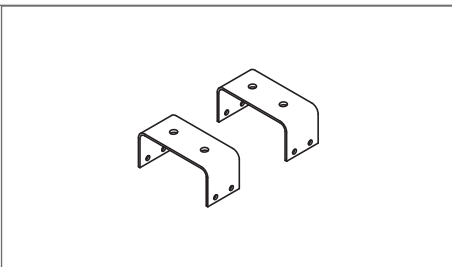

# Vega

Code	Lamps Watt	Flux beam	3200 K
E816X0800 NK•BK•RK•MK	16x3	90°	

Code	Lamps Watt	Flux beam	4000 K
E816Y0800 NK•BK•RK•MK	16x3	90°	

Code	L mm
A816K1200KK	1200
A816K3000KK	3000

Suspension Kit included: 4 suspension wires. Main supply cable 3x1,5 square mm. Plastic Cover and terminal block.

Code
A816K0002KK

Fixing KIT: for 110 mm ceiling or wall application.

Decorative Led lighting fixture, to be installed suspended, ceiling or wall, provided with driver.