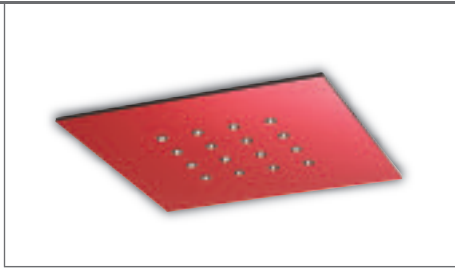

## Vega

**Vega** | Modern LED lighting fixture, available in square and rectangular shape. Conceived both for ceiling or wall application. The aluminium dissipating device is part of the products itself. Minimalist lighting fixture suitable in original and elegant application.

**Materials**

Coloured plexiglass and aluminium.  
Cree Led.

**Wiring**

Electronic ballast 220-240V 50-60 Hz, all components ENEC branded. Accordingly to CEI-EN 60598-1 (CEI 34-21); CEI EN 62031 (34-118), CEI EN 62471 (76-9).

# Vega

Code	Lamps Watt	Flux beam	3200 K
E816X0600 NK•BK•RK•MK	16x3	90°	

Code	Lamps Watt	Flux beam	4000 K
E816Y0600 NK•BK•RK•MK	16x3	90°	

Code	L mm
A816K1200KK	1200
A816K3000KK	3000

Suspension Kit included: 4 suspension wires. Main supply cable 3x1,5 square mm. Plastic Cover and terminal block.