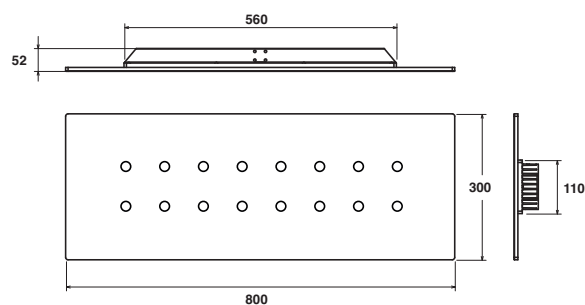

Colours

- N...
- B...
- R...
- M...