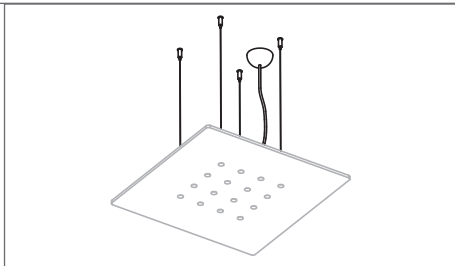

## Vega

**Vega** | Modern LED lighting fixture, available in square and rectangular shape. Conceived both for ceiling or wall application. The aluminium dissipating device is part of the products itself. Minimalist lighting fixture suitable in original and elegant application.

# Vega

Code	Lamps Watt	Flux beam	3200 K
E816X0600 NK•BK•RK•MK	16x3	90°	

Code	Lamps Watt	Flux beam	4000 K
E816Y0600 NK•BK•RK•MK	16x3	90°	

Code	L mm
A816K1200KK	1200
A816K3000KK	3000

Suspension Kit included: 4 suspension wires. Main supply cable 3x1,5 square mm. Plastic Cover and terminal block.