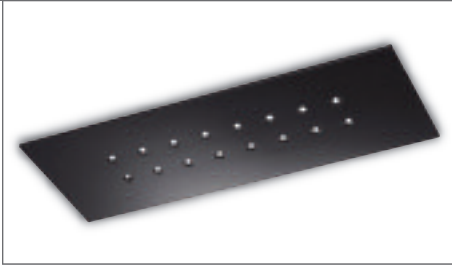

Vega

Code	Lamps Watt	Flux beam	3200 K
E816X0800 NK•BK•RK•MK	16x3	90°	

Code	Lamps Watt	Flux beam	4000 K
E816Y0800 NK•BK•RK•MK	16x3	90°