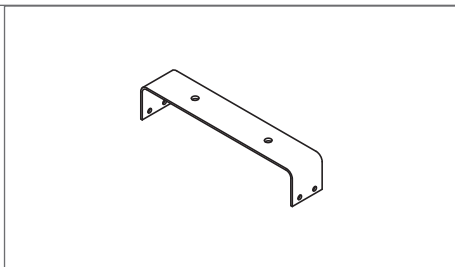

# Vega

Code	Lamps Watt	Flux beam	3200 K
E816X0600 NK•BK•RK•MK	16x3	90°	

Code	Lamps Watt	Flux beam	4000 K
E816Y0600 NK•BK•RK•MK	16x3	90°	

Code	L mm
A816K1200KK	1200
A816K3000KK	3000

Suspension Kit included: 4 suspension wires. Main supply cable 3x1,5 square mm. Plastic Cover and terminal block.

Code
A816K0001KK

Fixing KIT: for ceiling or wall application.

Decorative Led lighting fixture, to be installed suspended, ceiling or wall, provided with driver.