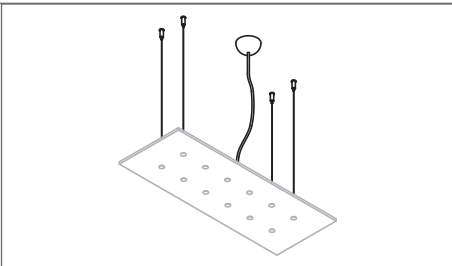

Code	L mm
A816K1200KK	1200
A816K3000KK	3000

Suspension Kit included: 4 suspension wires. Main supply cable 3x1,5 square mm. Plastic Cover and terminal block.