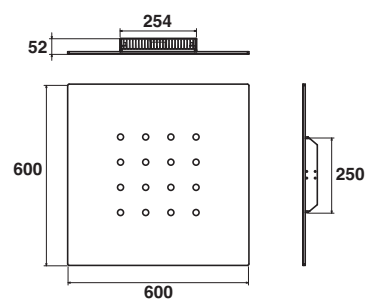

Colours

- N...
- B...
- R...
- M...