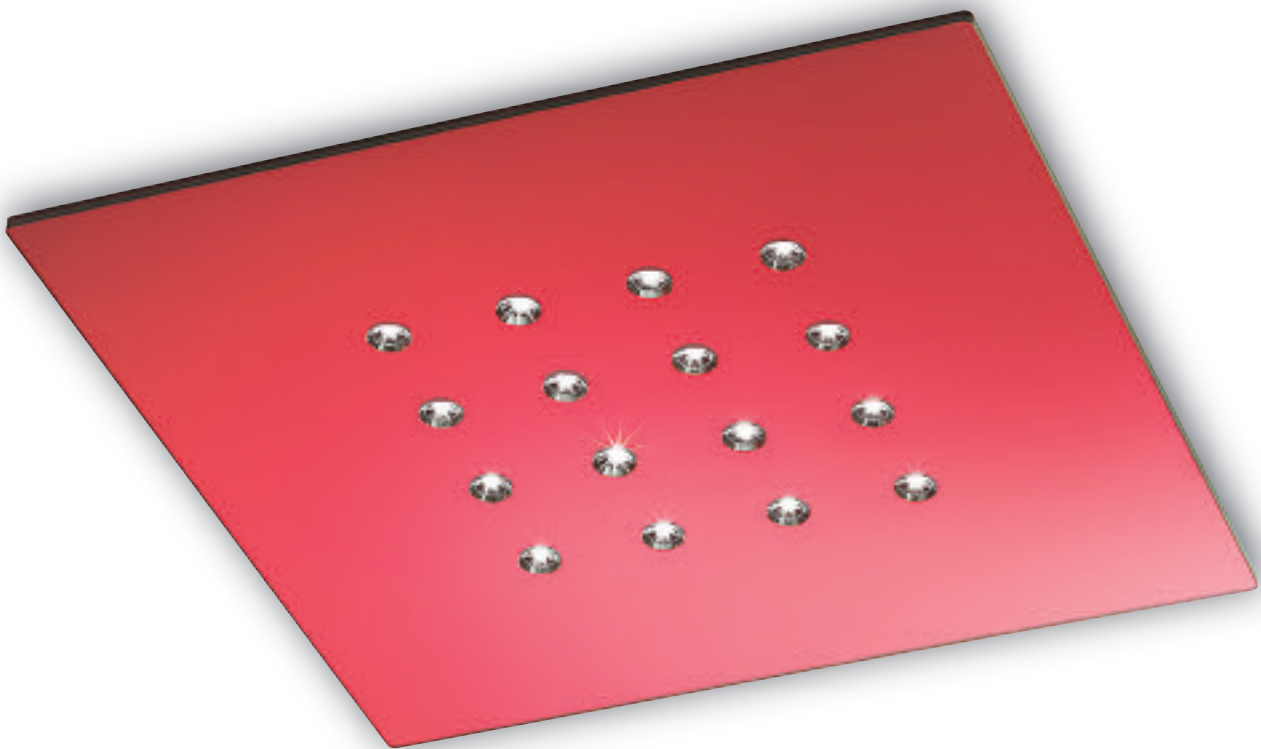

## Vega

**Vega** | Modern LED lighting fixture, available in square and rectangular shape. Conceived both for ceiling or wall application. The aluminium dissipating device is part of the products itself. Minimalist lighting fixture suitable in original and elegant application.

**Materials**

Coloured plexiglass and aluminium.  
Cree Led.

**Wiring**

Electronic ballast 220-240V 50-60 Hz, all components ENEC branded. Accordingly to CEI-EN 60598-1 (CEI 34-21); CEI EN 62031 (34-118), CEI EN 62471 (76-9).

# Vega

Code	Lamps Watt	Flux beam	3200 K
E816X0600 NK•BK•RK•MK	16x3	90°	

Code	Lamps Watt	Flux beam	4000 K
E816Y0600 NK•BK•RK•MK	16x3	90°	

Code	L mm
A816K1200KK	1200
A816K3000KK	3000

Suspension Kit included: 4 suspension wires. Main supply cable 3x1,5 square mm. Plastic Cover and terminal block.

Code
A816K0001KK

Fixing KIT: for ceiling or wall application.

Decorative Led lighting fixture, to be installed suspended, ceiling or wall, provided with driver.