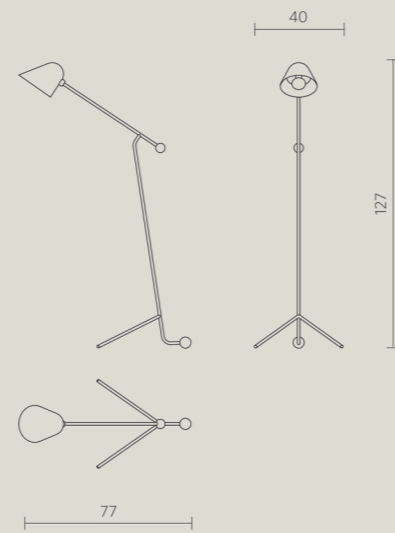

BEGHINA TERRA

2011

DETAILS

Mounting	Materials	Weight (Kg)
Floor lamp	brass/aluminum	3,25

RATING

Bulb type	Working voltage	Protection
1 x HSGS max 33W G9 or 1 x LED max 3W G9	220/240 V	Class II/IP 20

FINISHING

	TBE 400-0923 brass/glossy white
	TBE 400-0924 brass/glossy black
	TBE 400-0125 chrome/textured white
	TBE 400-0126 chrome/textured black