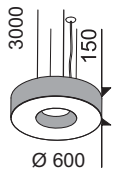

Colore struttura Structure color

Tuttotondo 600 RGB