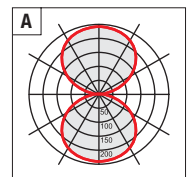

Tuttotondo 1200

Articolo Item	Colore struttura Structure color			W_{max}		LUMEN		LUMEN/W		
	AL	BI	NE							Codice Code
EL tuttotondo 1200 EL	77066	77061	77067	8x36	2G11	23200	IP20	⊕	81 A	
DM tuttotondo 1200 DM	77086	77081	77087	8x36	2G11	23200	IP20	⊕	81 A	
EM tuttotondo 1200 EM	70666	70661	70667	8x36	2G11	23200	IP20	⊕	81 A	

Tuttotondo 1800

EL tuttotondo 1800 EL	77096	77091	77097	12x55	2G11	57600	IP20	⊕	87 A
DM tuttotondo 1800 DM	77116	77111	77117	12x55	2G11	57600	IP20	⊕	87 A
EM tuttotondo 1800 EM	70696	70691	70697	12x55	2G11	57600	IP20	⊕	87 A

Colore struttura Structure color

AL RAL 9006 Alluminio Aluminium	BI RAL 9016 Bianco opaco Matt white	NE RAL 9005 Nero opaco Matt black

DM Dimmerabile PUSH/DALI
Dimmable PUSH/DALI (info page10)

EM Emergenza (SA) 1h di serie – 3h a richiesta
Emergency 1h standard – 3h on request