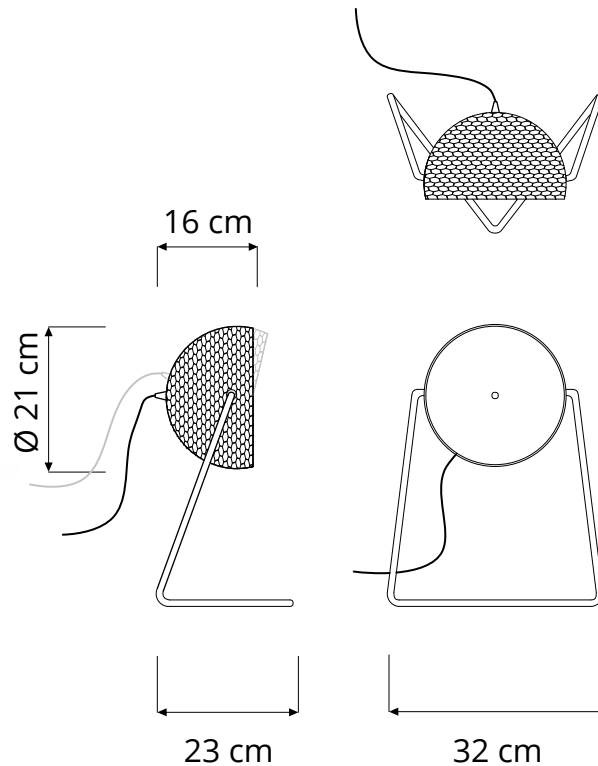

TRAMA T1

TABLE LAMP

Trama T1 (Ø 21 cm x 16 cm) max 42W hal-eco | E14 (220V) - E12 (120V)
Equivalent W dimmable LED bulbs compatible | rec. LED 6W

Led color temperature recommended:
neutral white 4200 °K / warm white 2700 °K

MATERIAL

Steel, resin, 100% wool
handmade

CANOPY COLOR

 white

BASE COLOR

- | | |
|---|--|
|  red |  gold |
|  orange |  bronze |
|  turquoise |  silver |
|  white | |
|  blue | |
|  magenta | |

INCLUDES 200 CM CORD SWITCH.
BULBS ARE NOT INCLUDED.