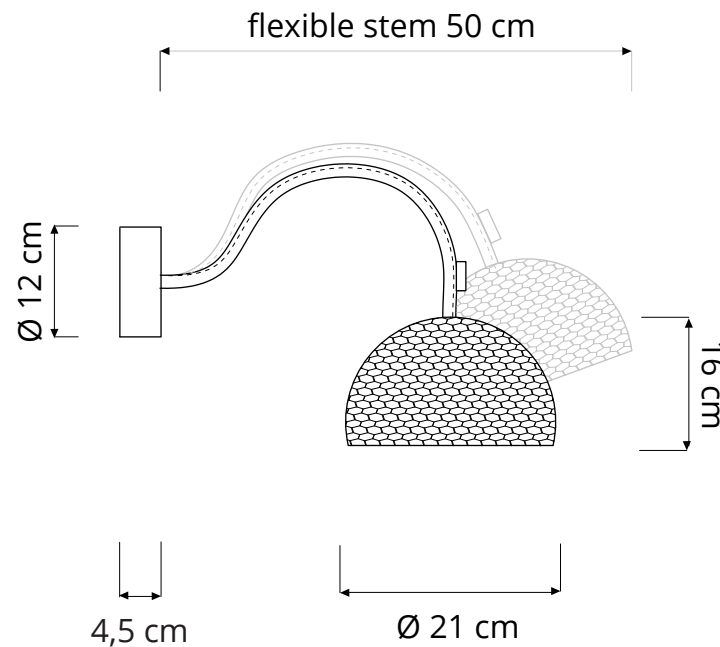

TRAMA A1

WALL LAMP

Trama A1 (Ø 21 x 16 cm) max 42W hal-eco | E14 (220V) - E12 (120V)
Equivalent W dimmable LED bulbs compatible | rec. LED 6W

Led color temperature recommended:
neutral white 4200 °K / warm white 2700 °K