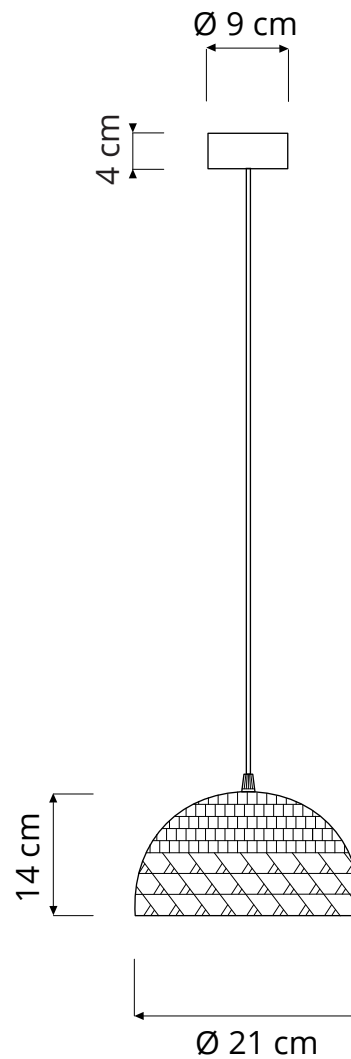

# TRAMA 2 PENDANT

**Trama 2** ( $\varnothing 21\text{ cm} \times 14\text{ cm}$ ) max 42W hal-eco | E14 (220V) - E12 (120V)  
Equivalent W dimmable LED bulbs compatible | rec. LED 6W

Led color temperature recommended:  
neutral white 4200 °K / warm white 2700 °K

### CANOPY COLOR

white